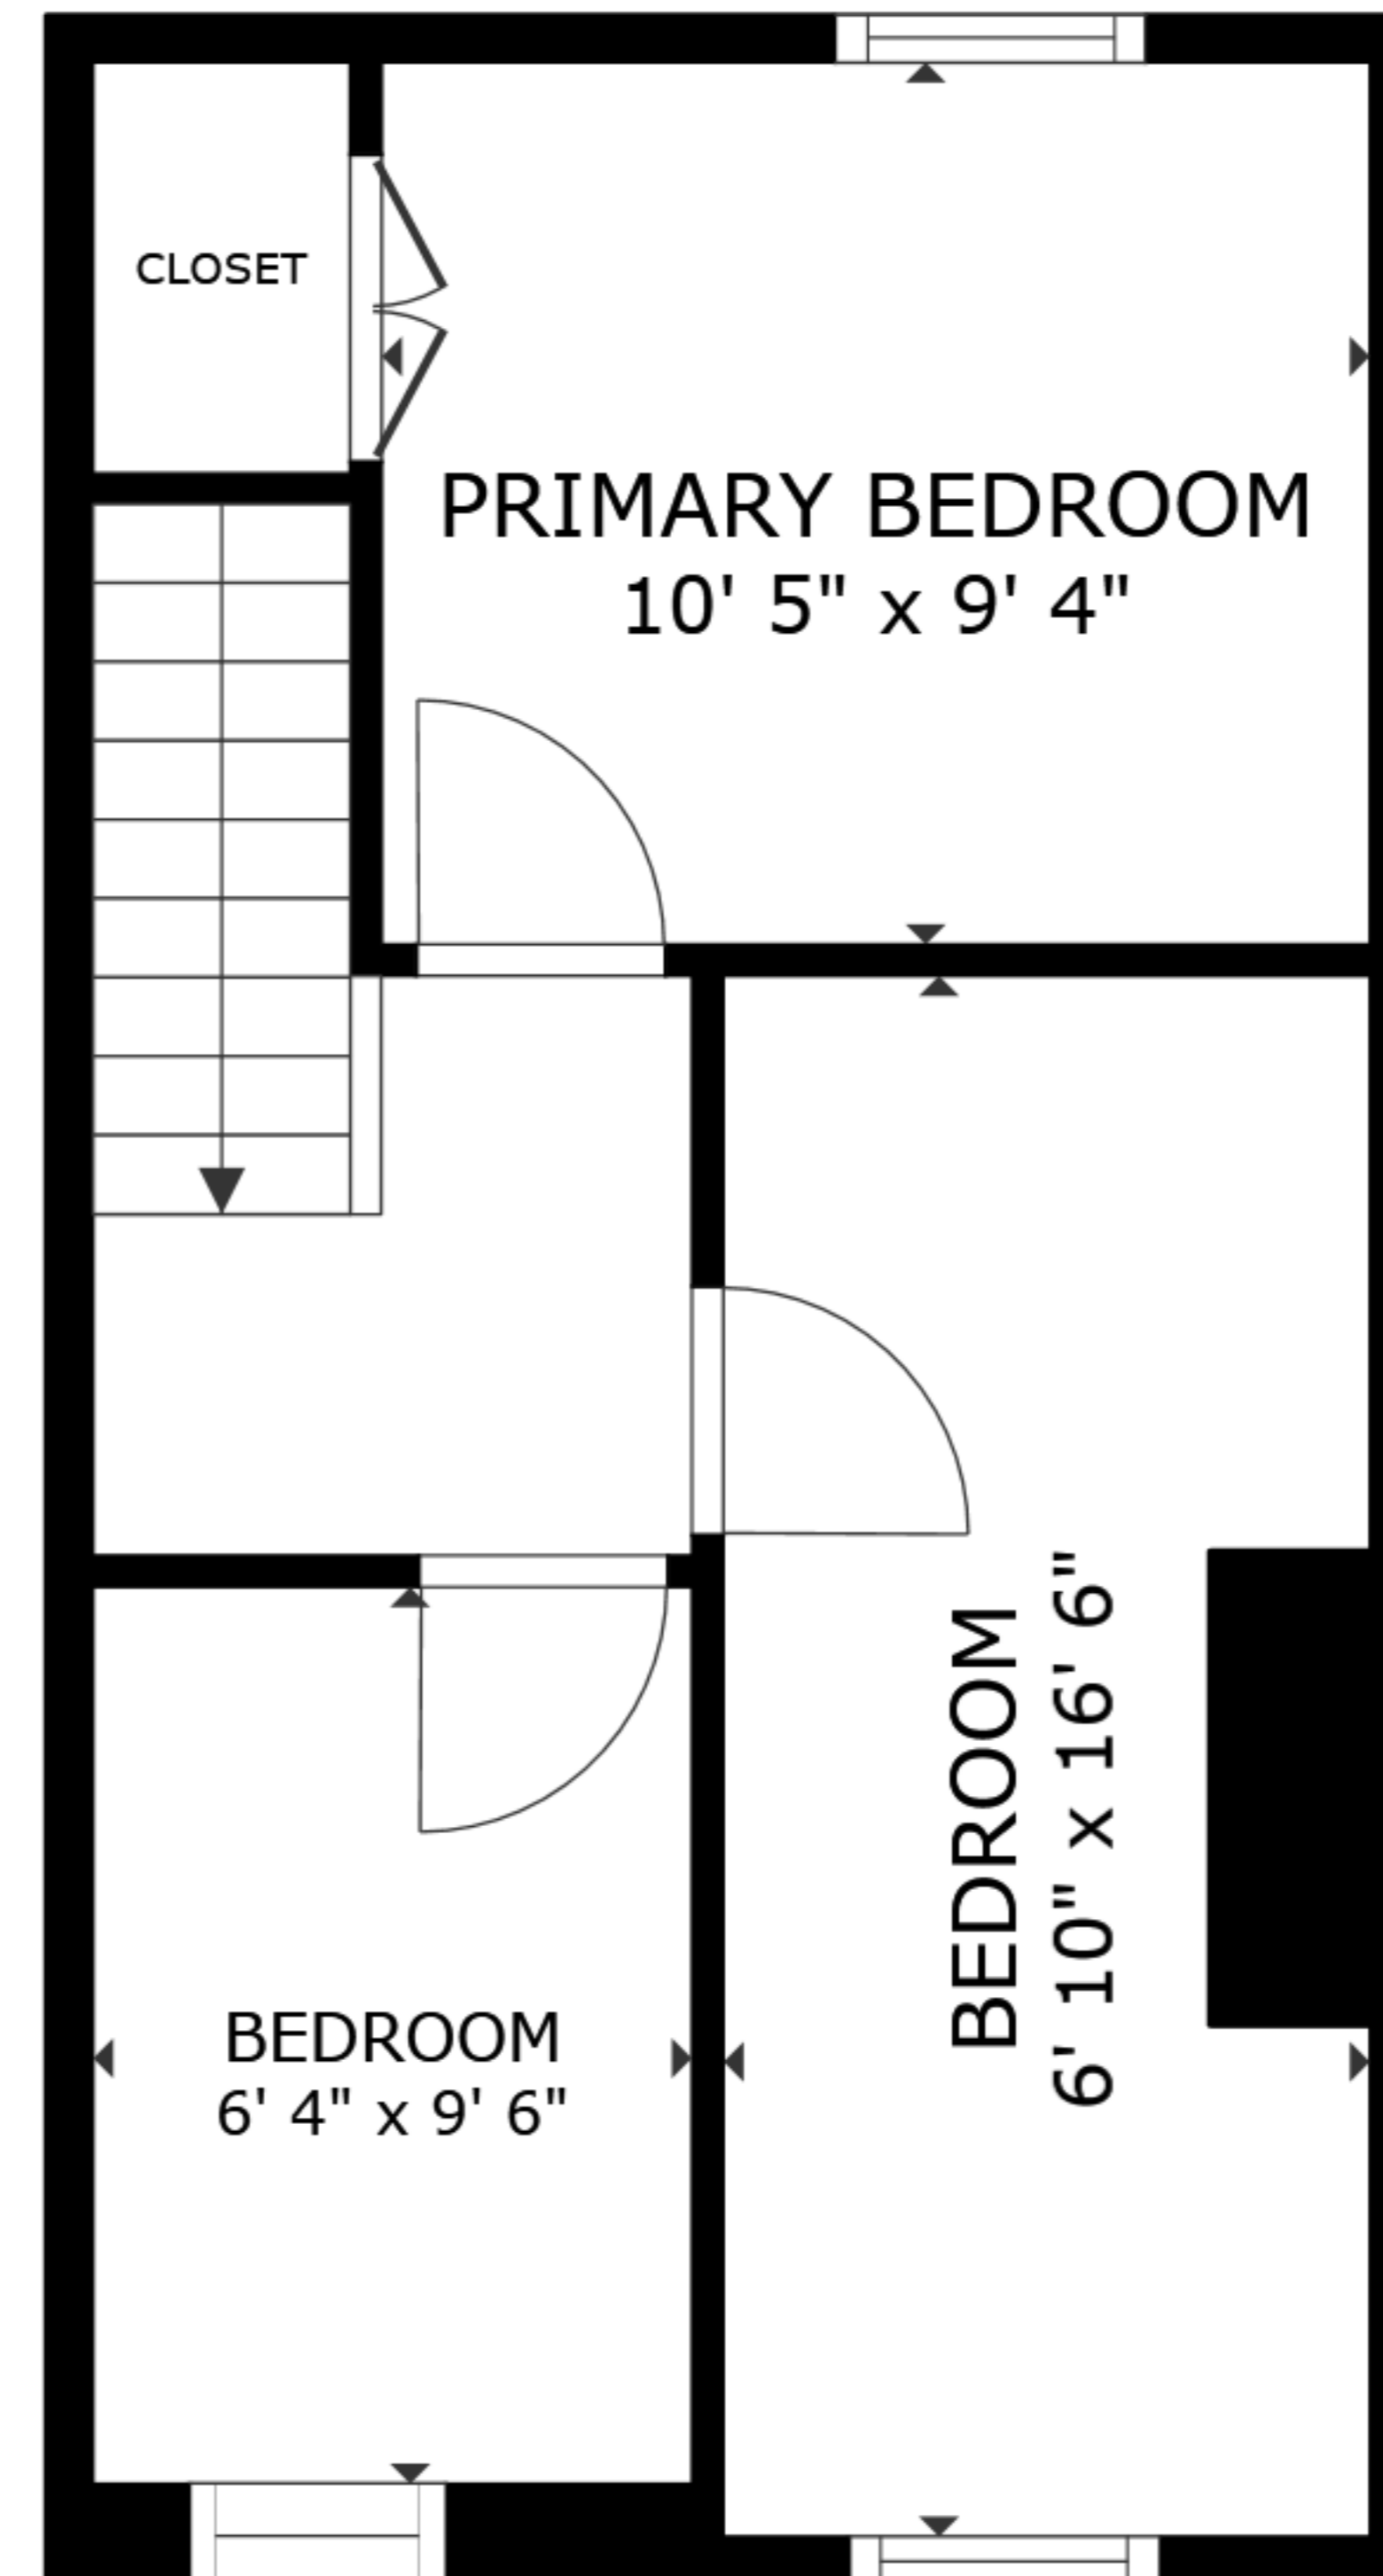

FLOOR 1

FLOOR 2

GROSS INTERNAL AREA
 FLOOR 1 425 sq.ft. FLOOR 2 349 sq.ft.
 EXCLUDED AREAS : PATIO 81 sq.ft.
 TOTAL : 773 sq.ft.

SIZES AND DIMENSIONS ARE APPROXIMATE, ACTUAL MAY VARY.