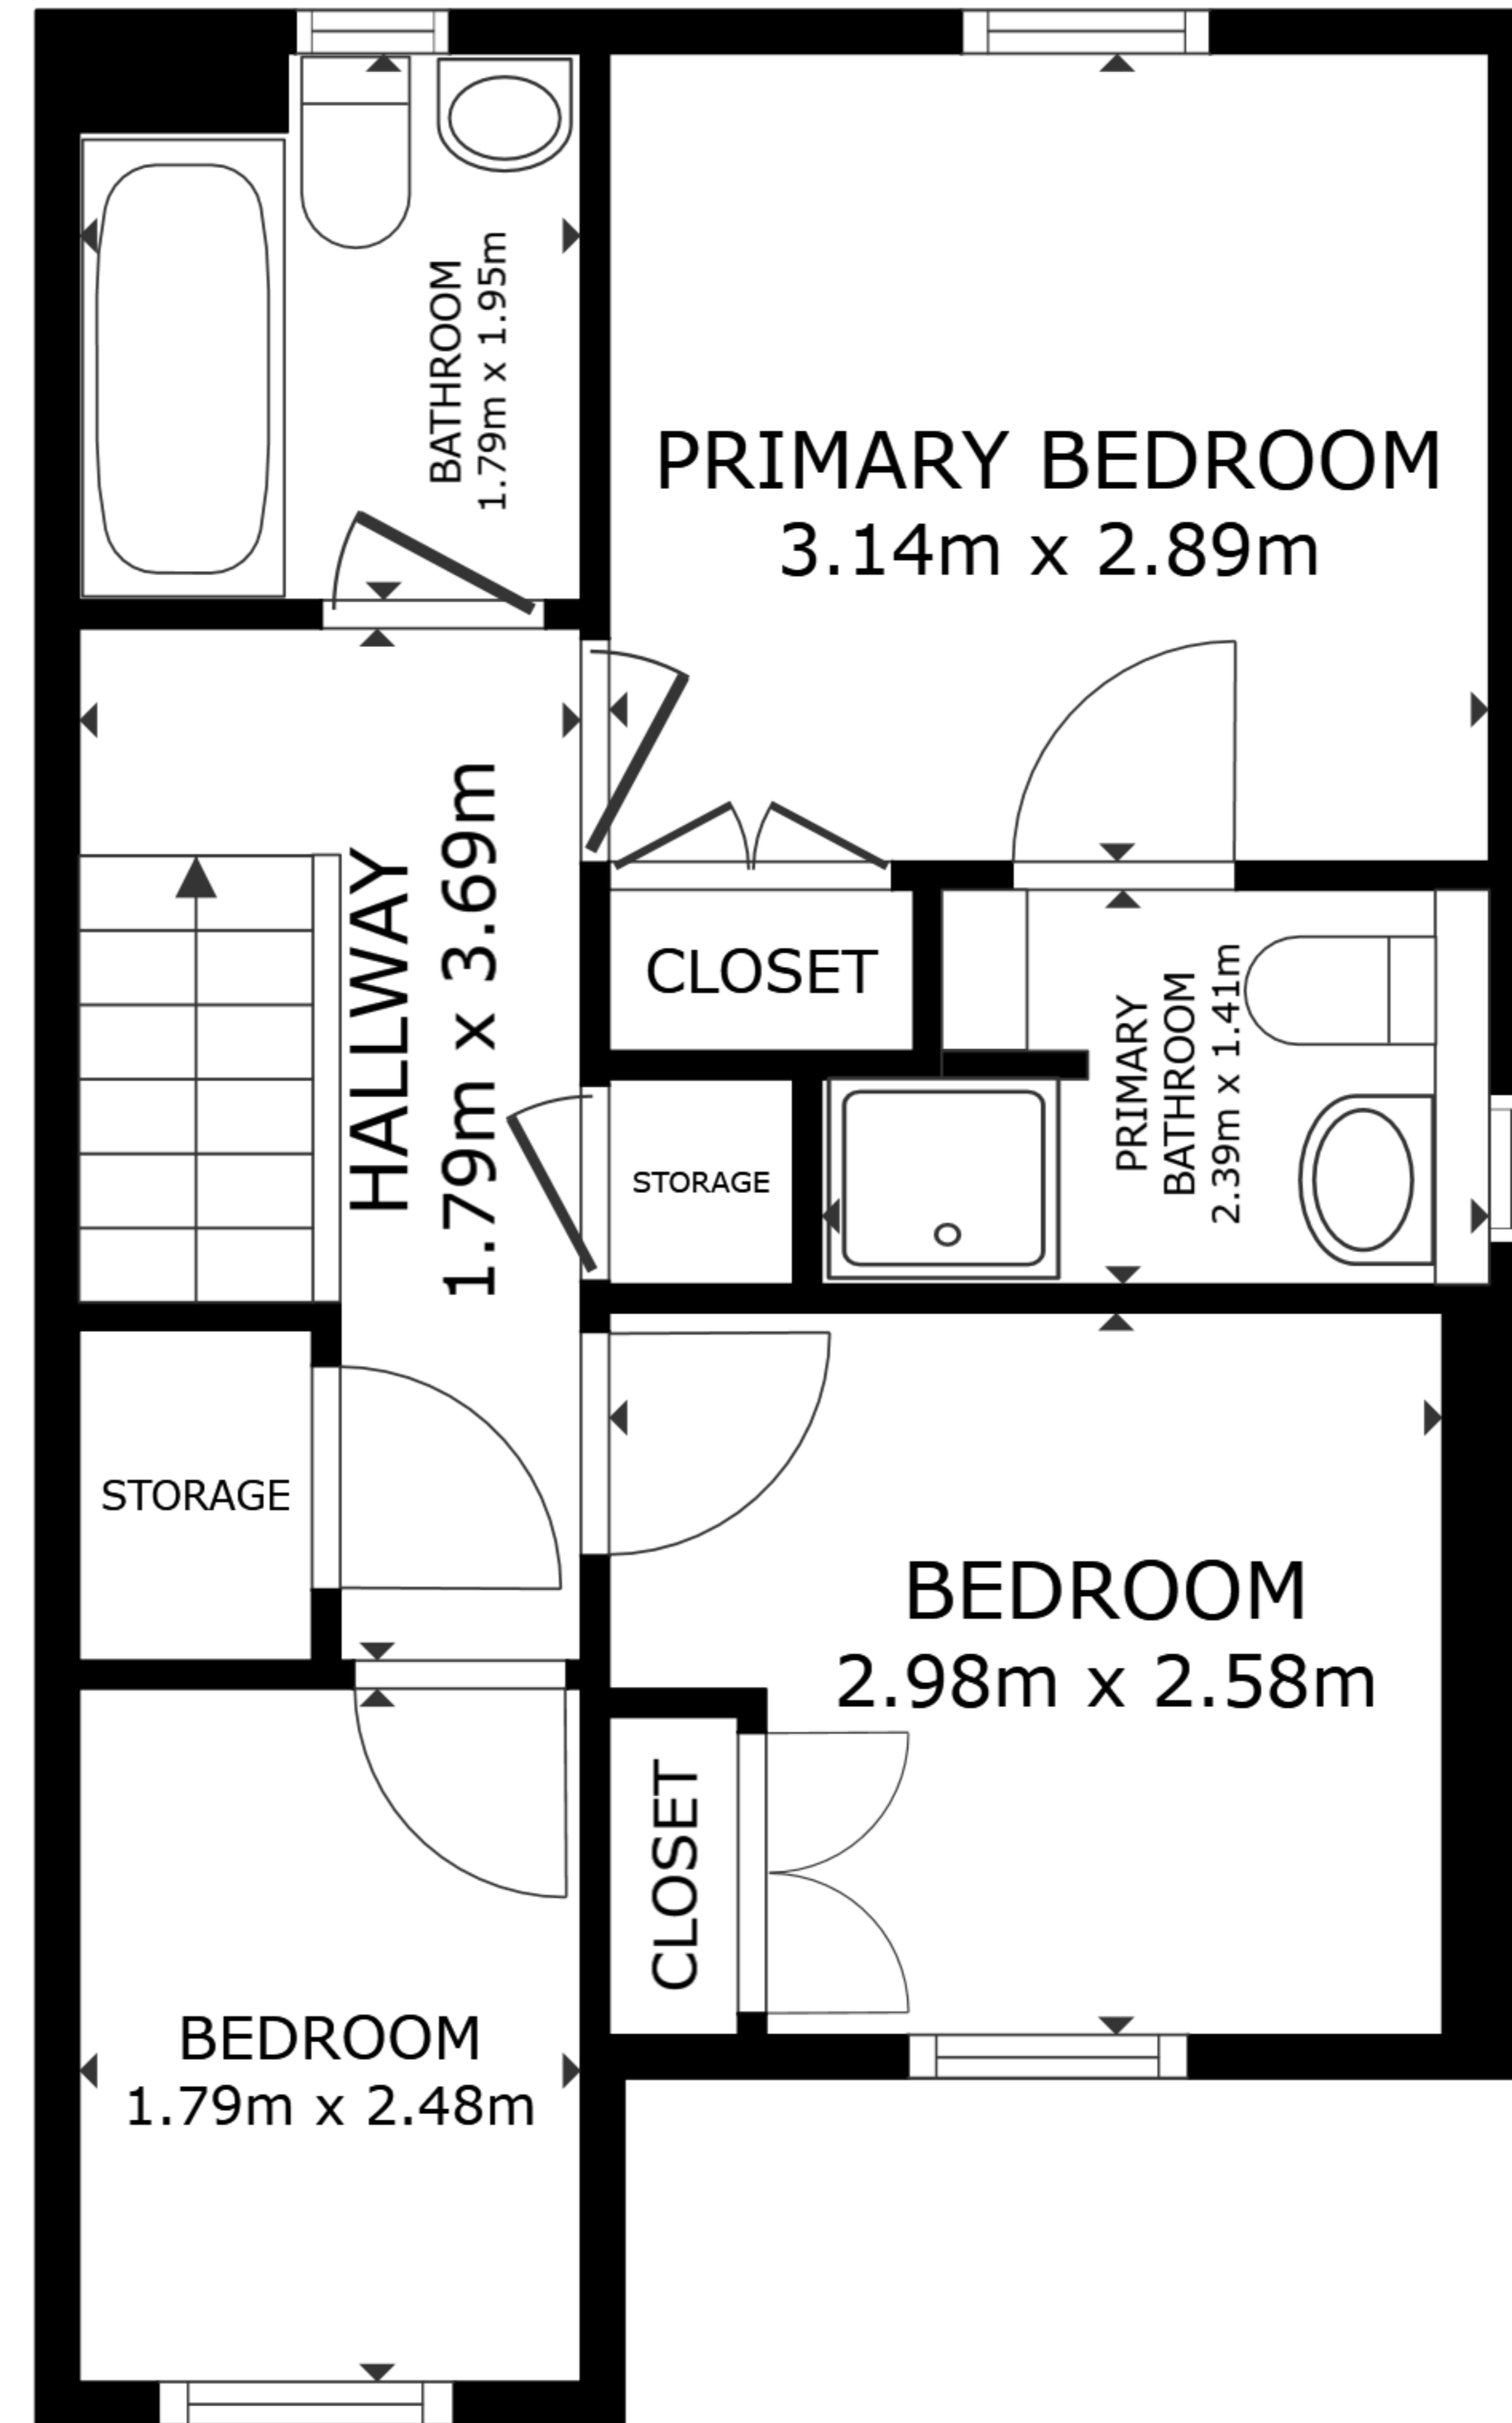

FLOOR 1

FLOOR 2

GROSS INTERNAL AREA
 FLOOR 1 39.9 sq.m. FLOOR 2 37.4 sq.m.
 TOTAL : 77.4 sq.m.

SIZES AND DIMENSIONS ARE APPROXIMATE, ACTUAL MAY VARY.