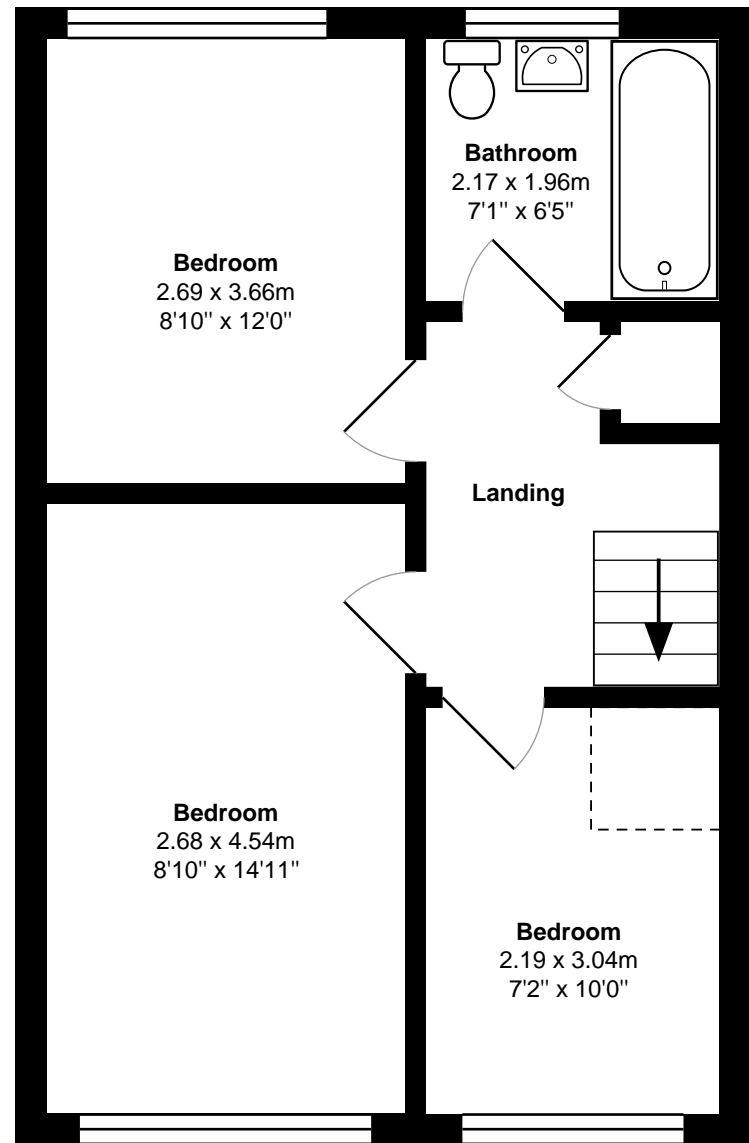

41, Nelson Close, Daventry, NN11 4JF

Ground Floor

First Floor

Total Area: 82.2 m² ... 885 ft²

All measurements are approximate and for display purposes only