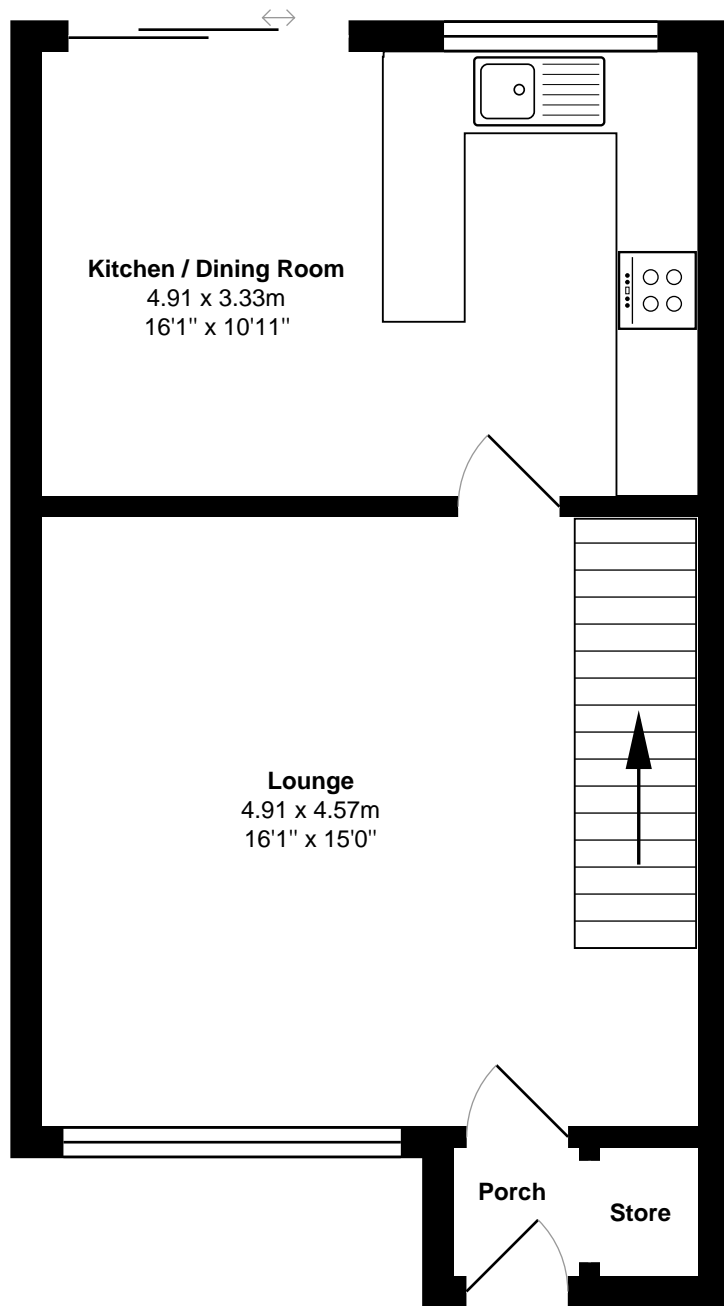

41, Nelson Close, Daventry, NN11 4JF

Ground Floor

First Floor

Total Area: 82.2 m² ... 885 ft²

All measurements are approximate and for display purposes only