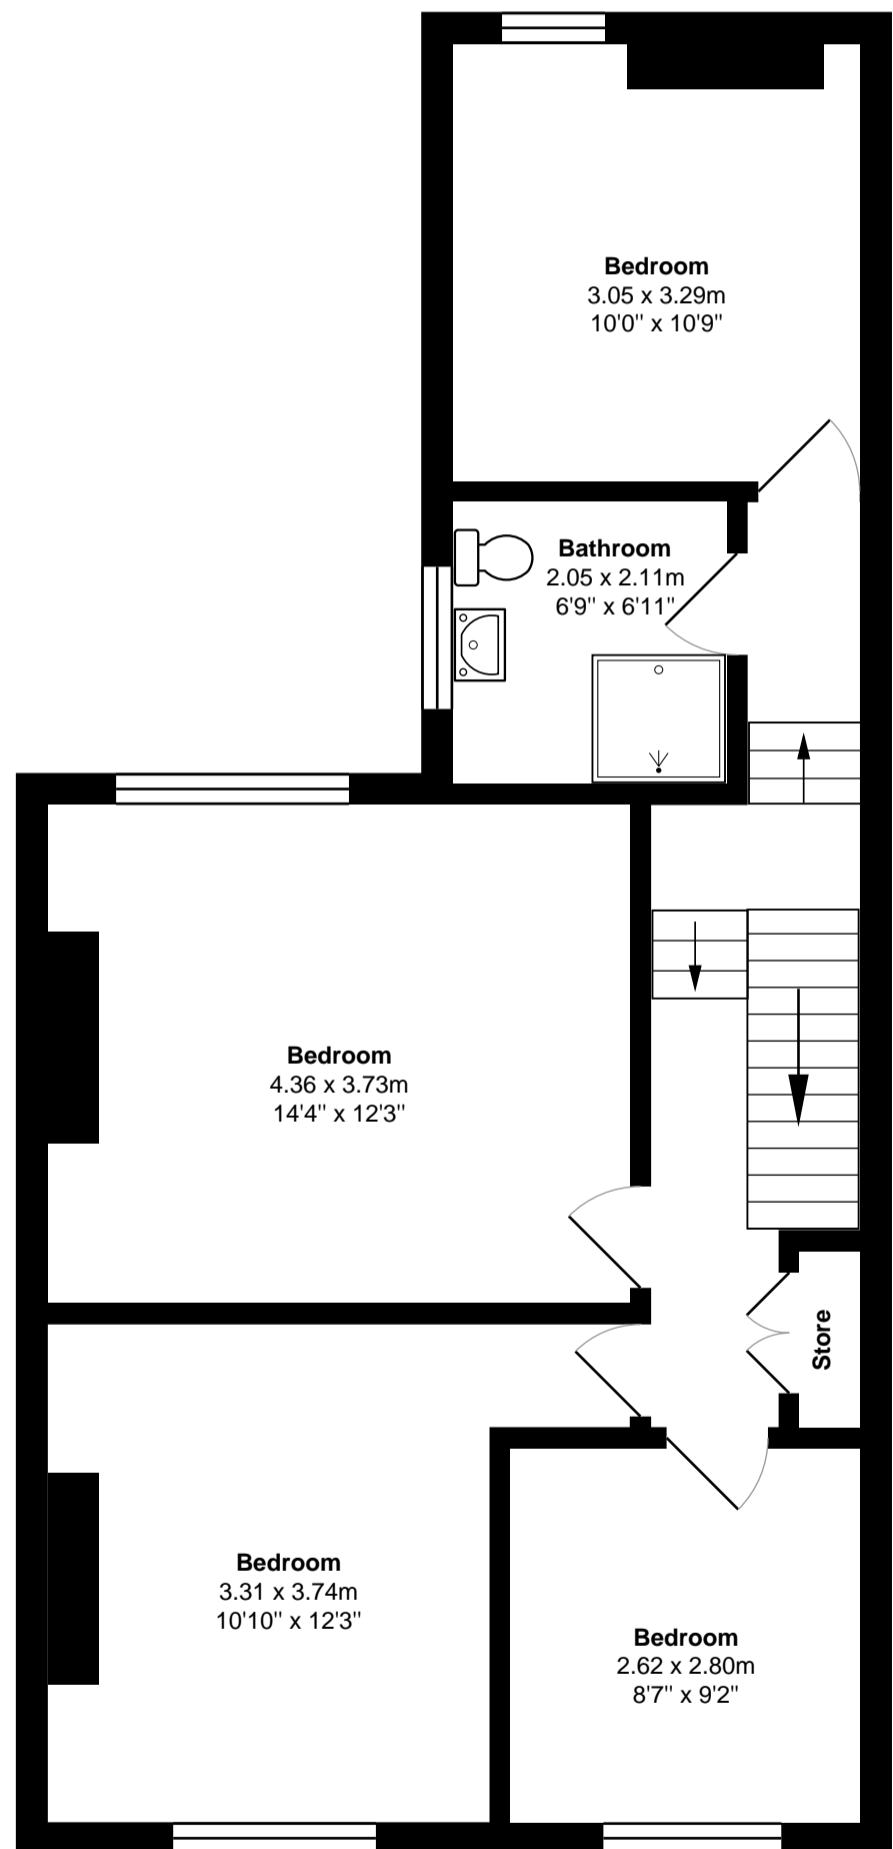

276, Kingsbury Road, Stockland Green, B24 8RD

Ground Floor

First Floor

Total Area: 136.8 m<sup>2</sup> ... 1472 ft<sup>2</sup>

All measurements are approximate and for display purposes only