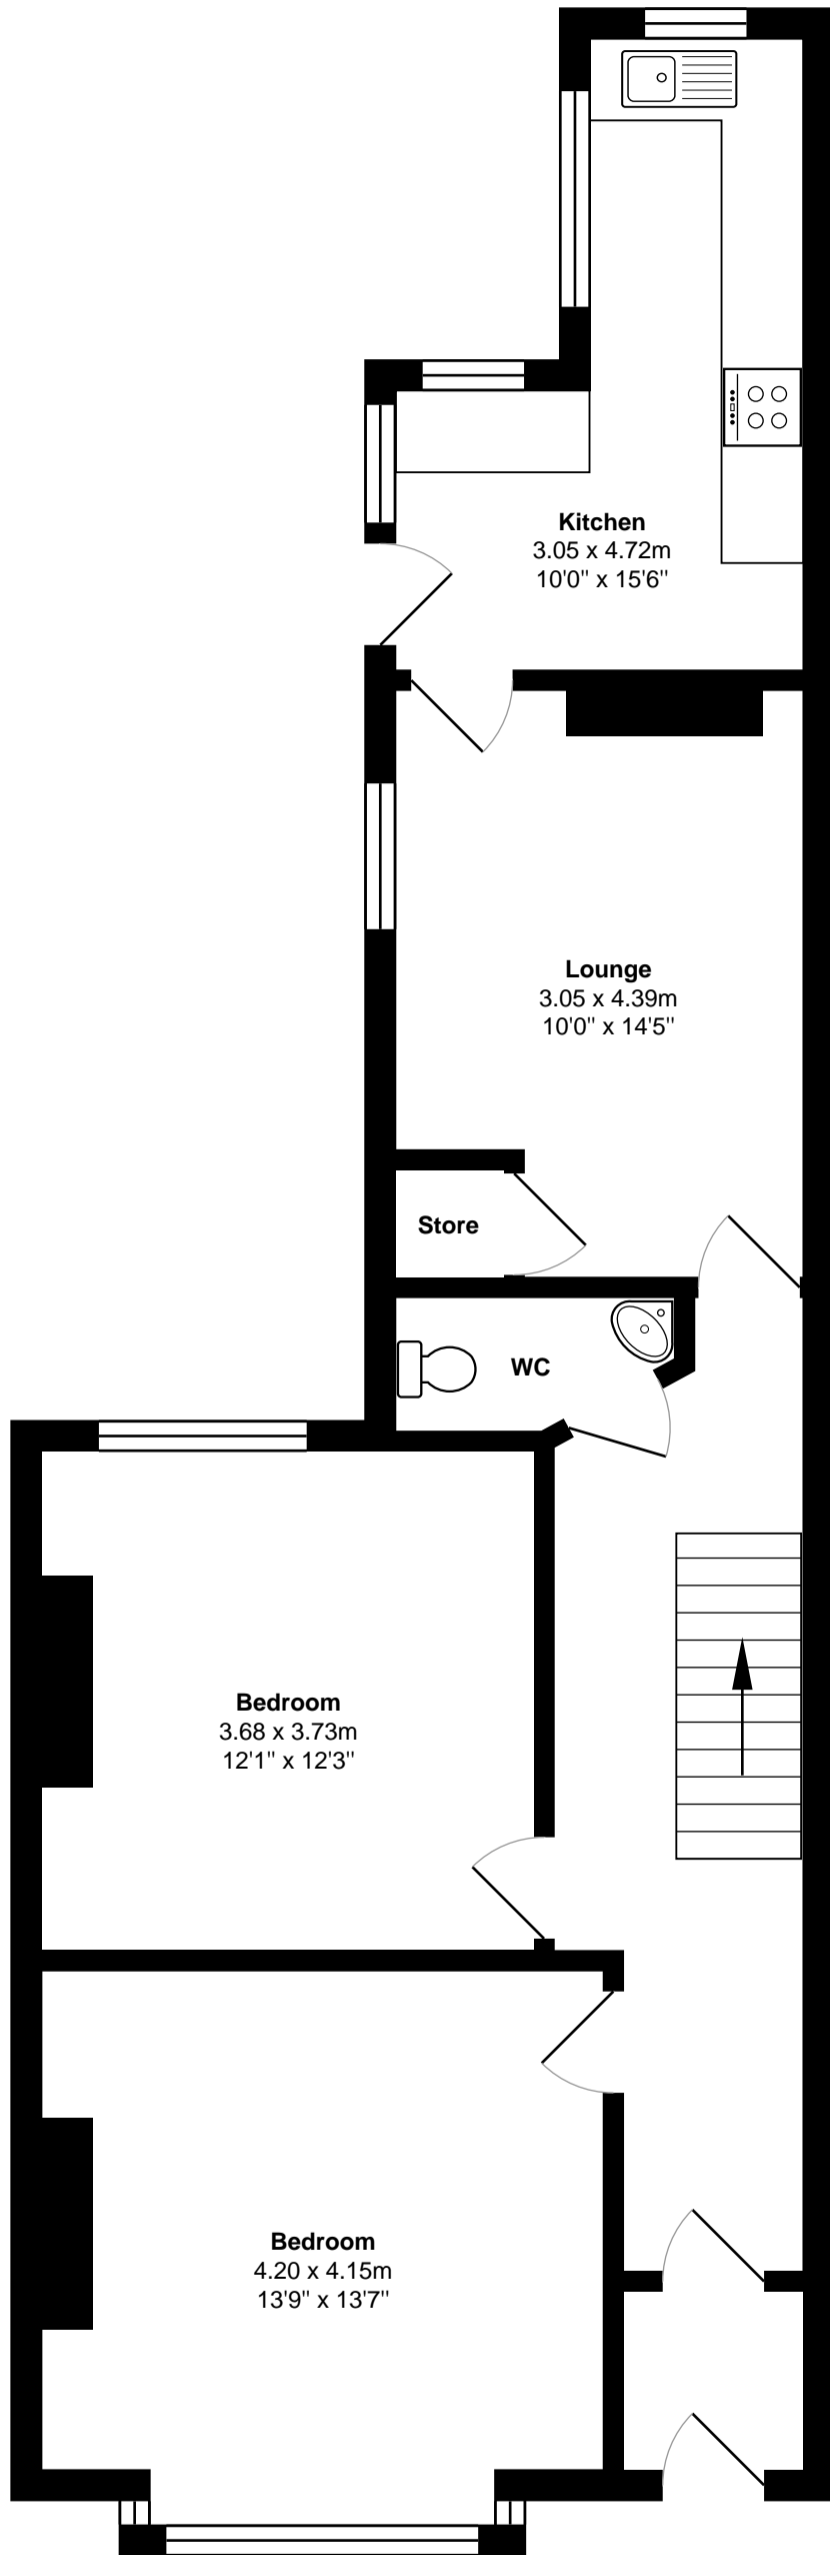

276, Kingsbury Road, Stockland Green, B24 8RD

Ground Floor

First Floor

Total Area: 136.8 m<sup>2</sup> ... 1472 ft<sup>2</sup>

All measurements are approximate and for display purposes only