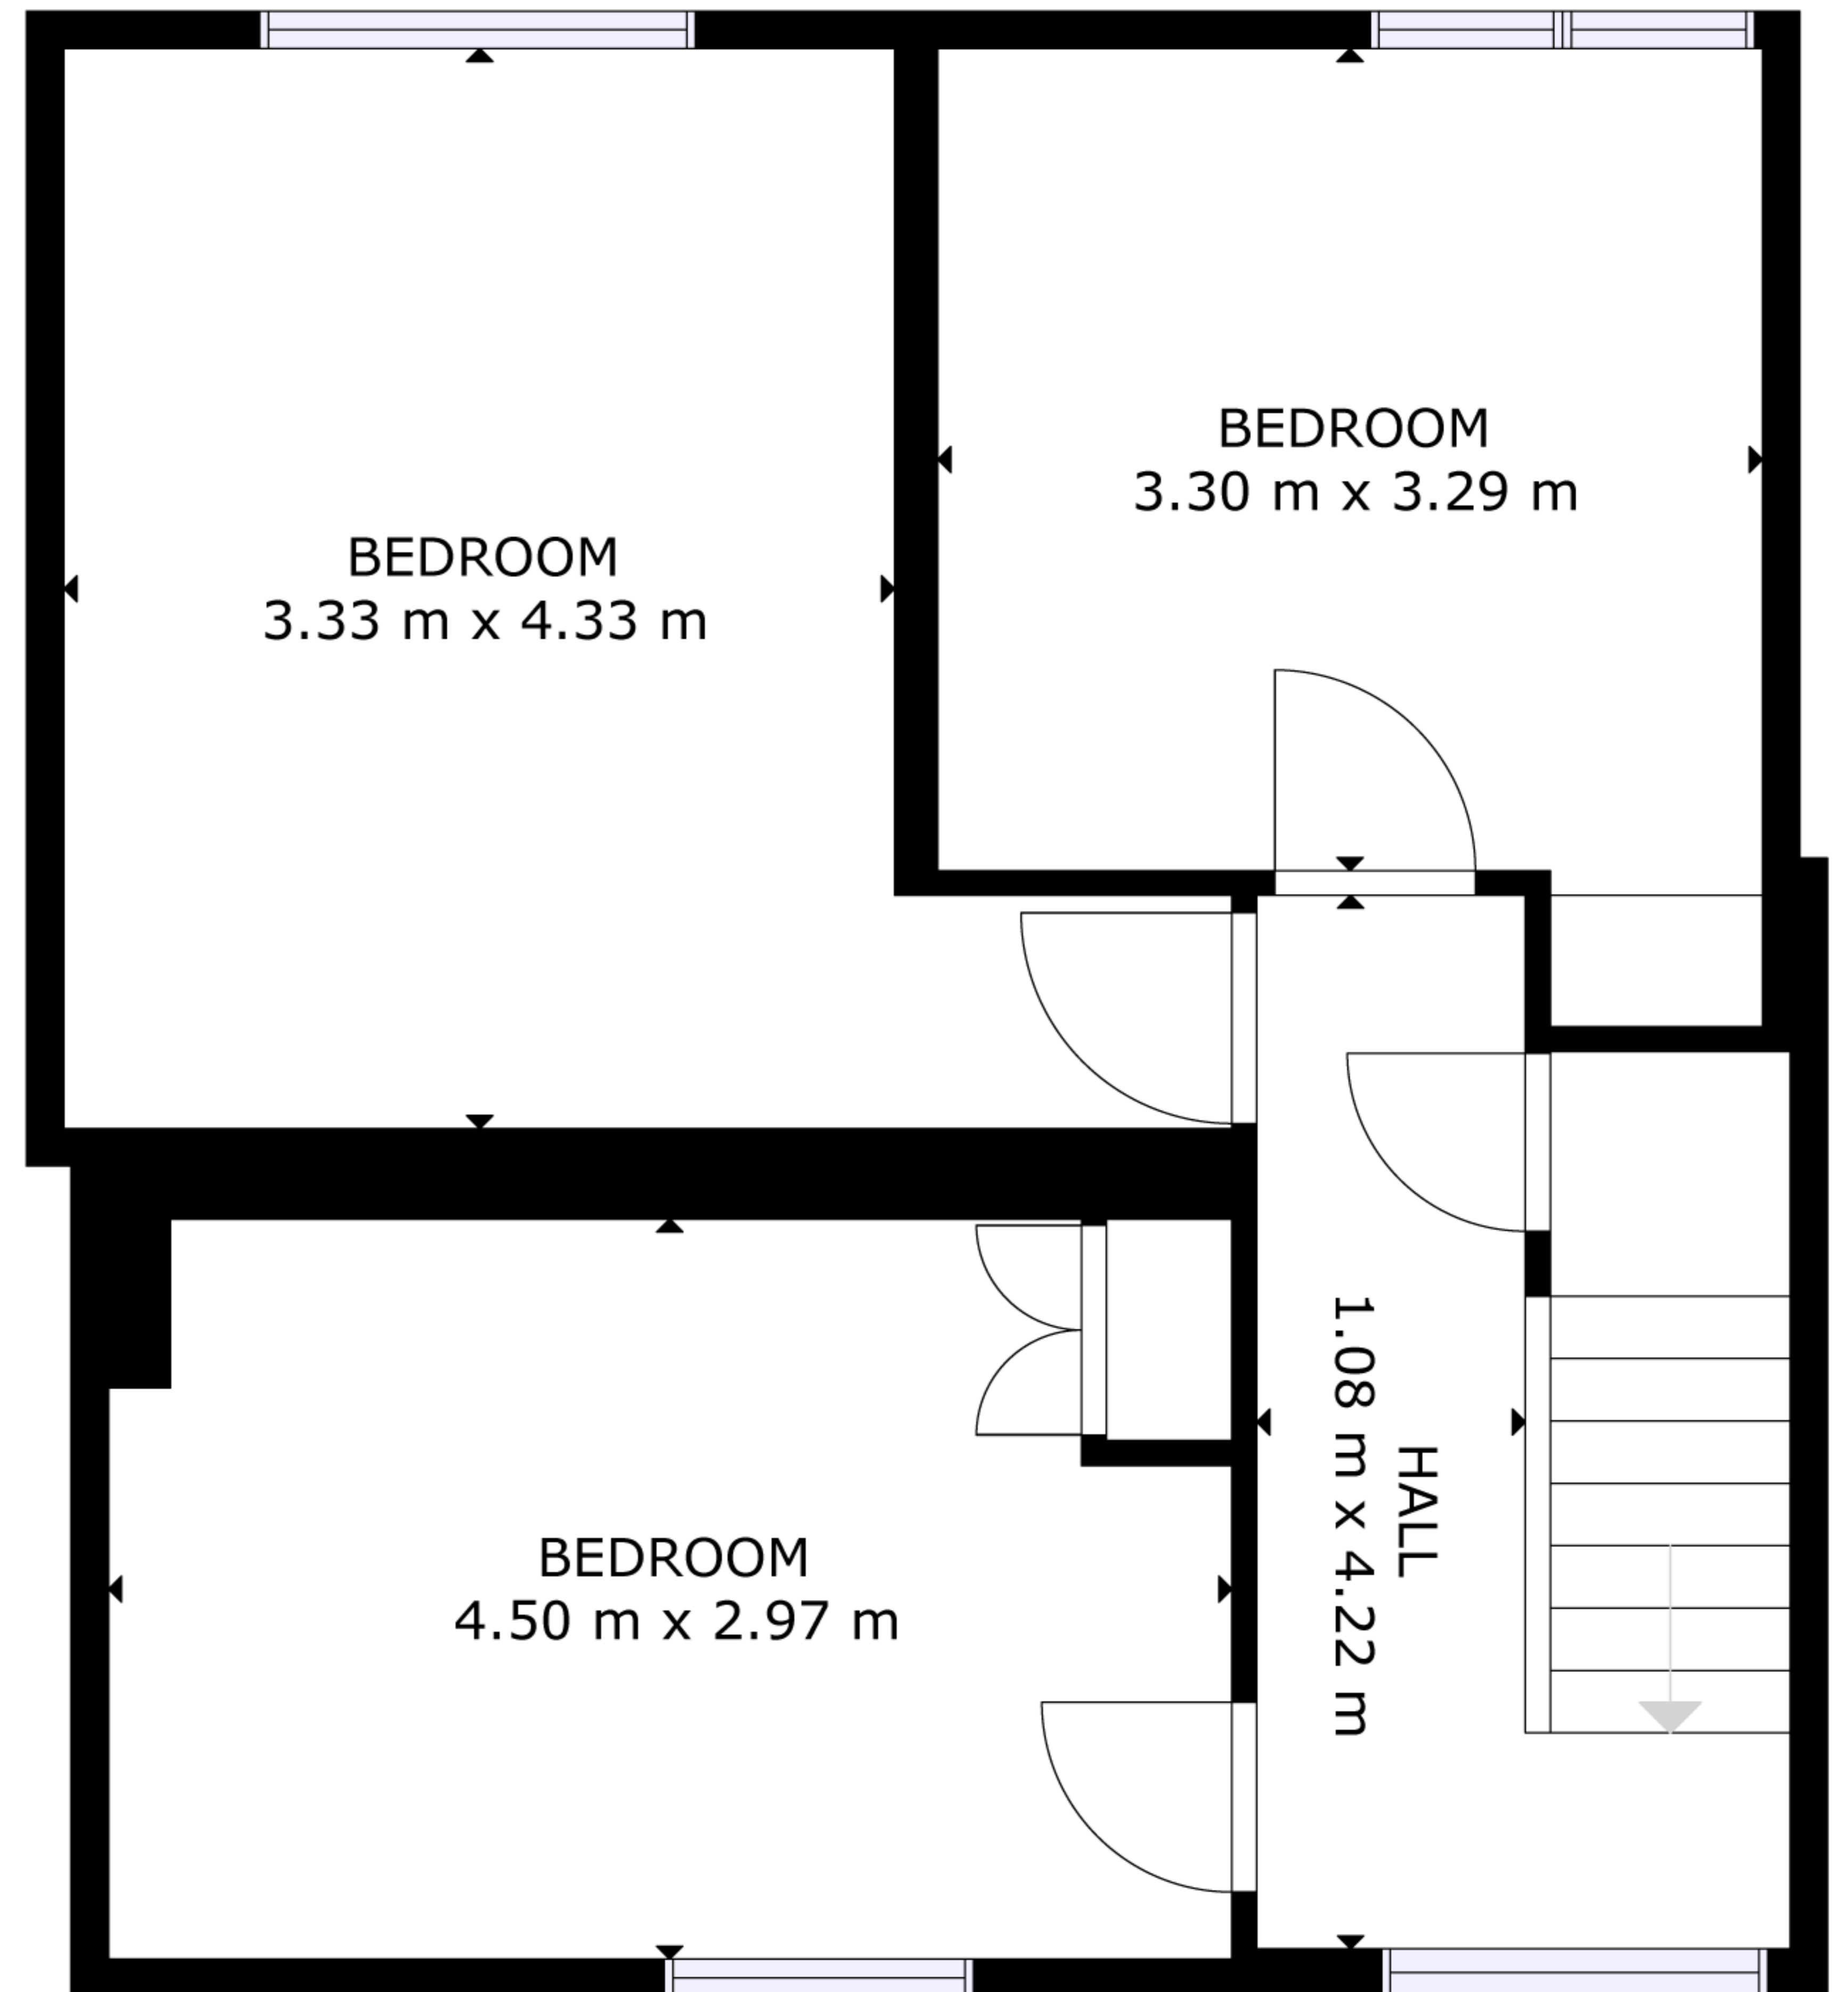

FLOOR 1

FLOOR 2

GROSS INTERNAL AREA
 FLOOR 1: 46 m², FLOOR 2: 52 m²
 TOTAL: 98 m²
 SIZES AND DIMENSIONS ARE APPROXIMATE, ACTUAL MAY VARY.