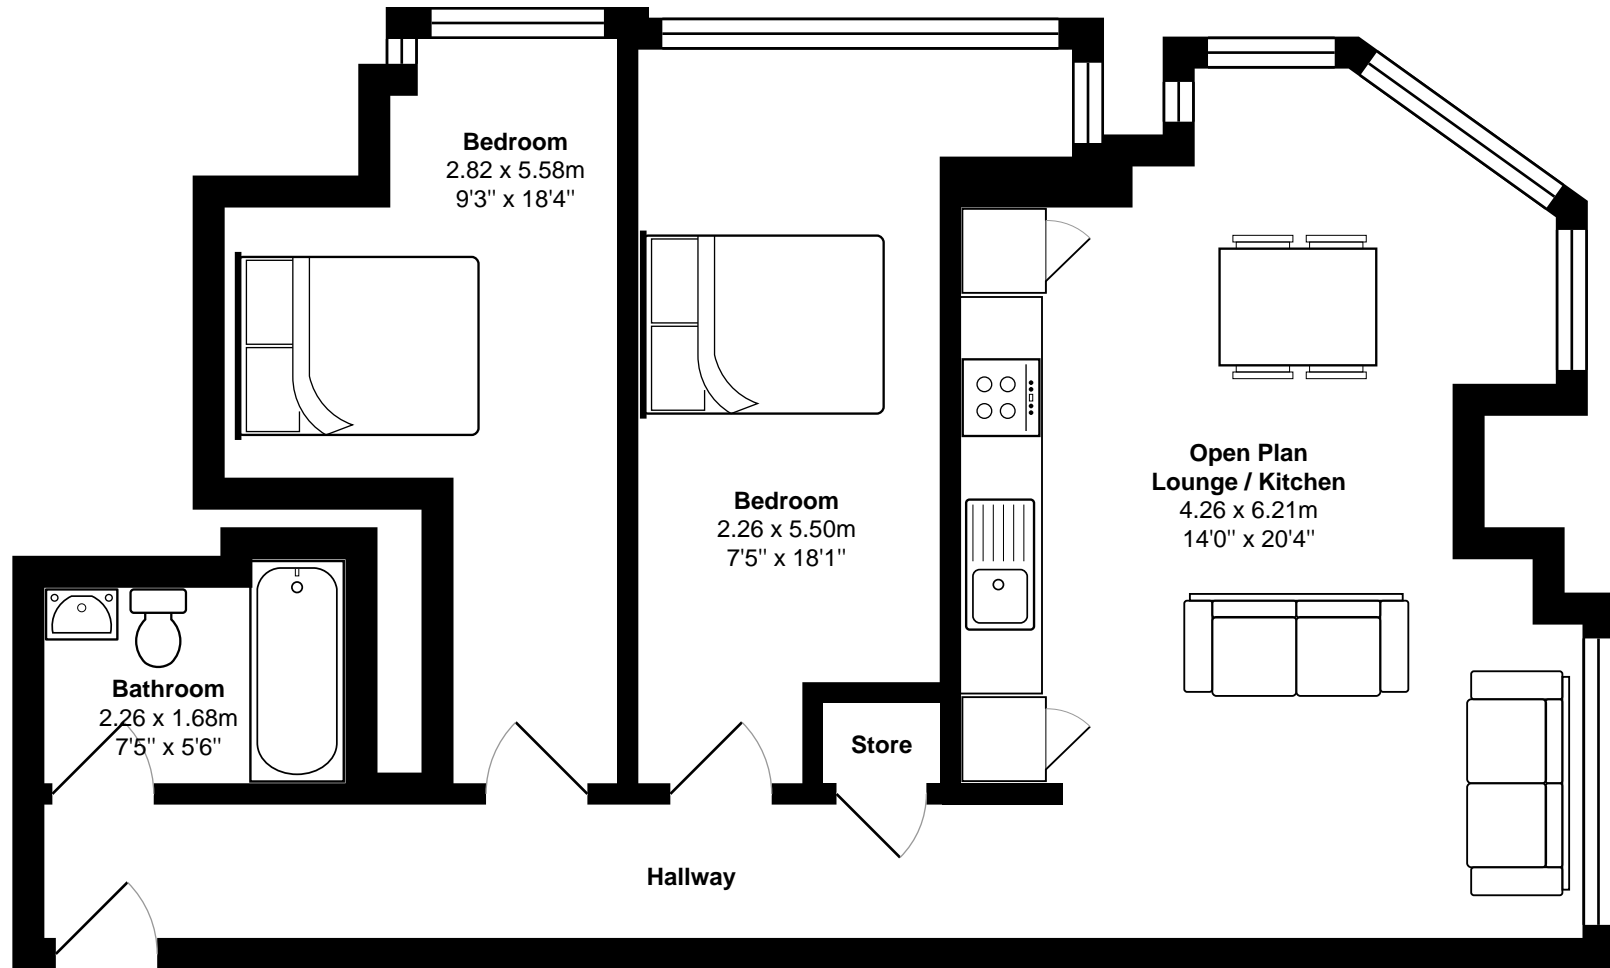

Aprtment 1603, Metropolitan House, 1 Hagley Road, Birmingham, B16 8JA

Apartment 1603

Total Area: 62.8 m² ... 676 ft²

All measurements are approximate and for display purposes only