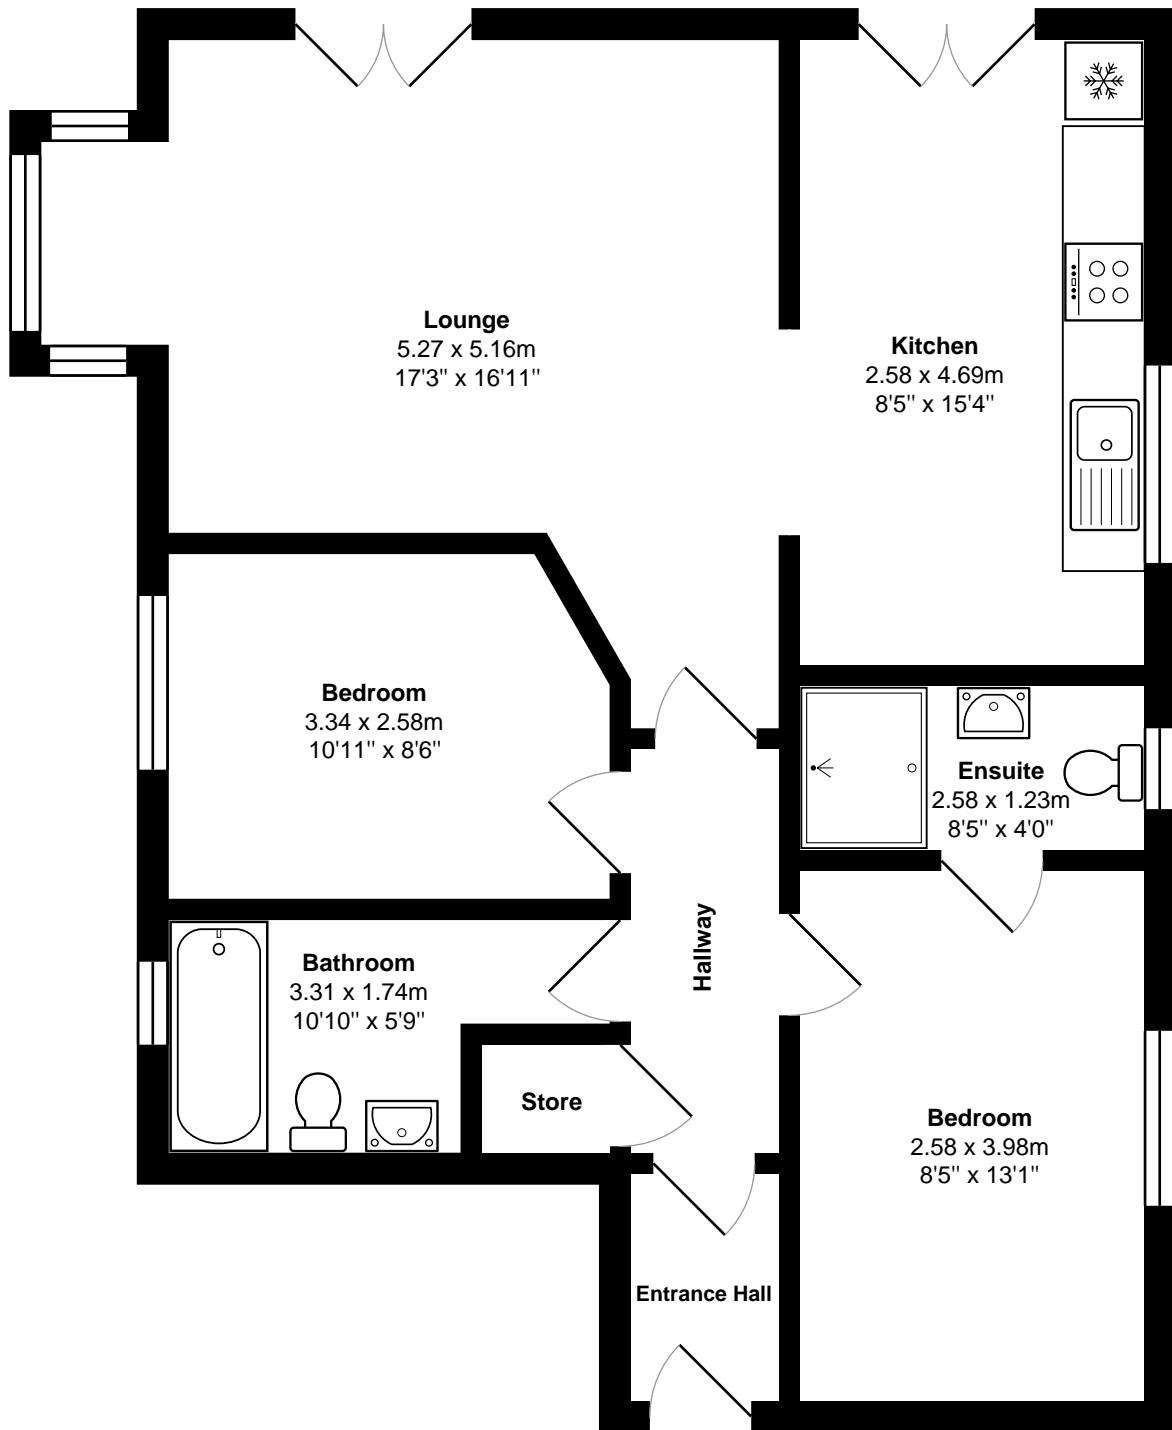

Apartment 7, Mellish Park, 84, Mellish Road, WS4 2EB

2nd Floor Apartment

Total Area: 69.6 m² ... 749 ft²

All measurements are approximate and for display purposes only