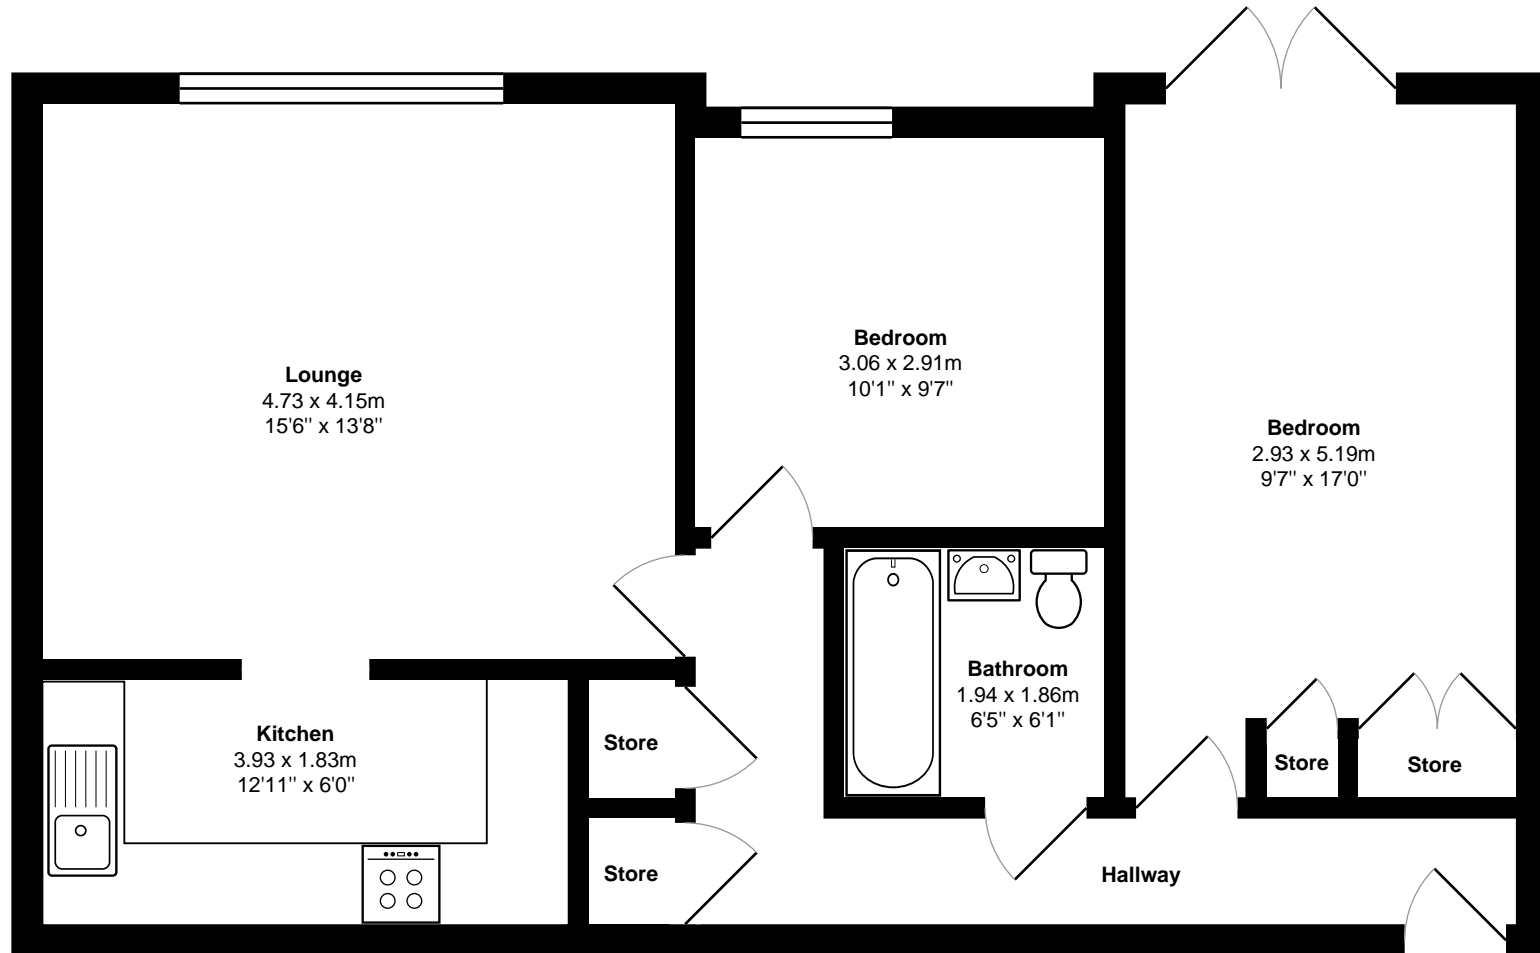

65, Harrington Croft, West Bromwich, B71 3RJ

2nd Floor Apartment

Total Area: 67.0 m² ... 721 ft²

All measurements are approximate and for display purposes only