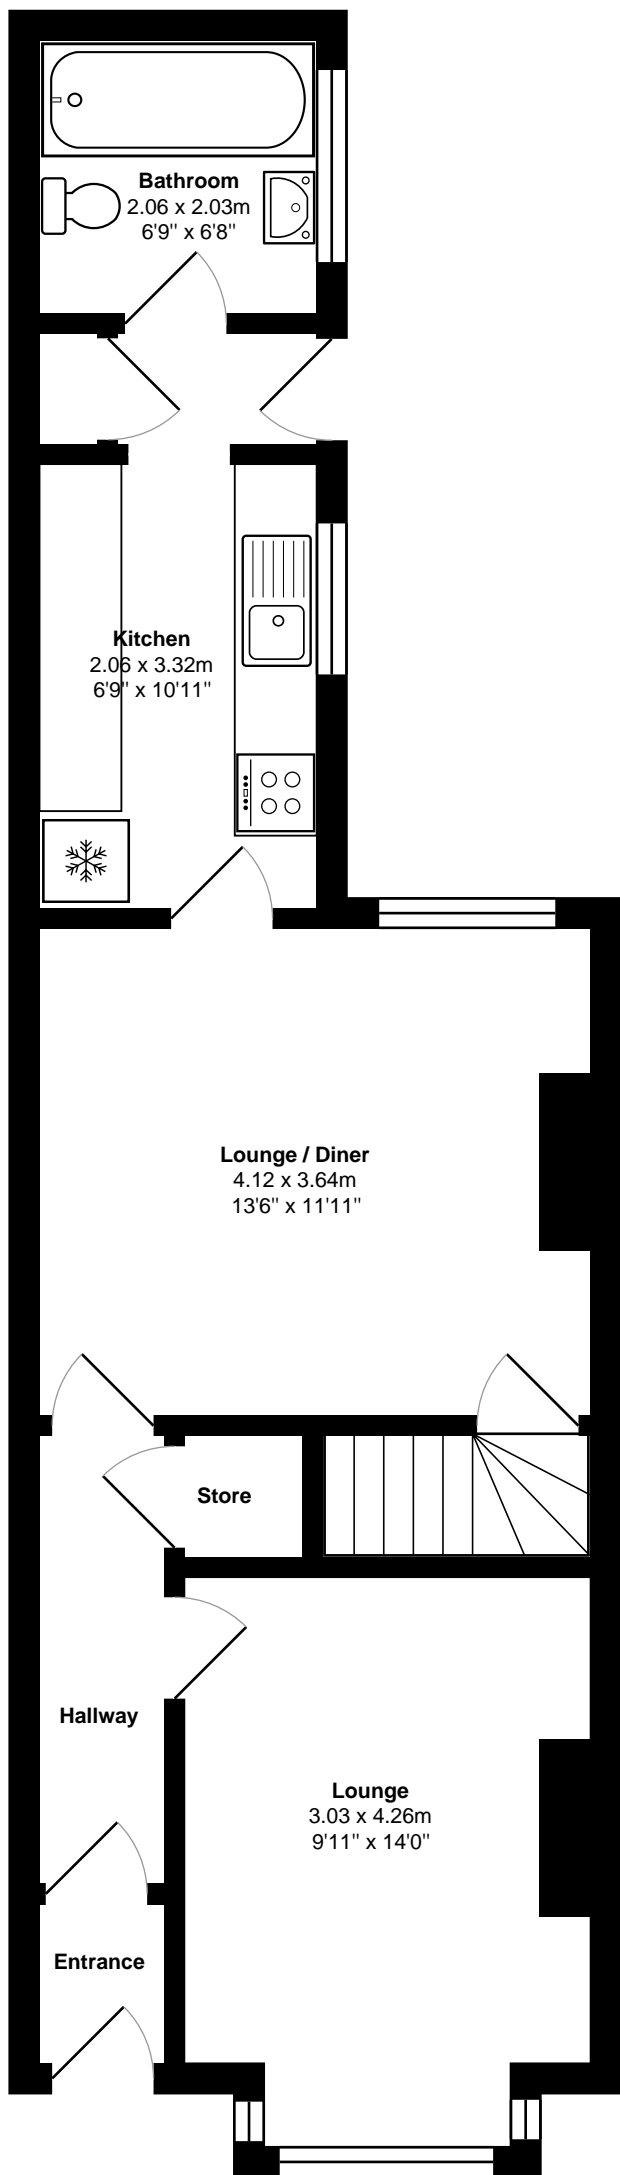

55, Tewkesbury Road, B20 3DU

Ground Floor

First Floor

Total Area: 91.5 m² ... 985 ft²

All measurements are approximate and for display purposes only