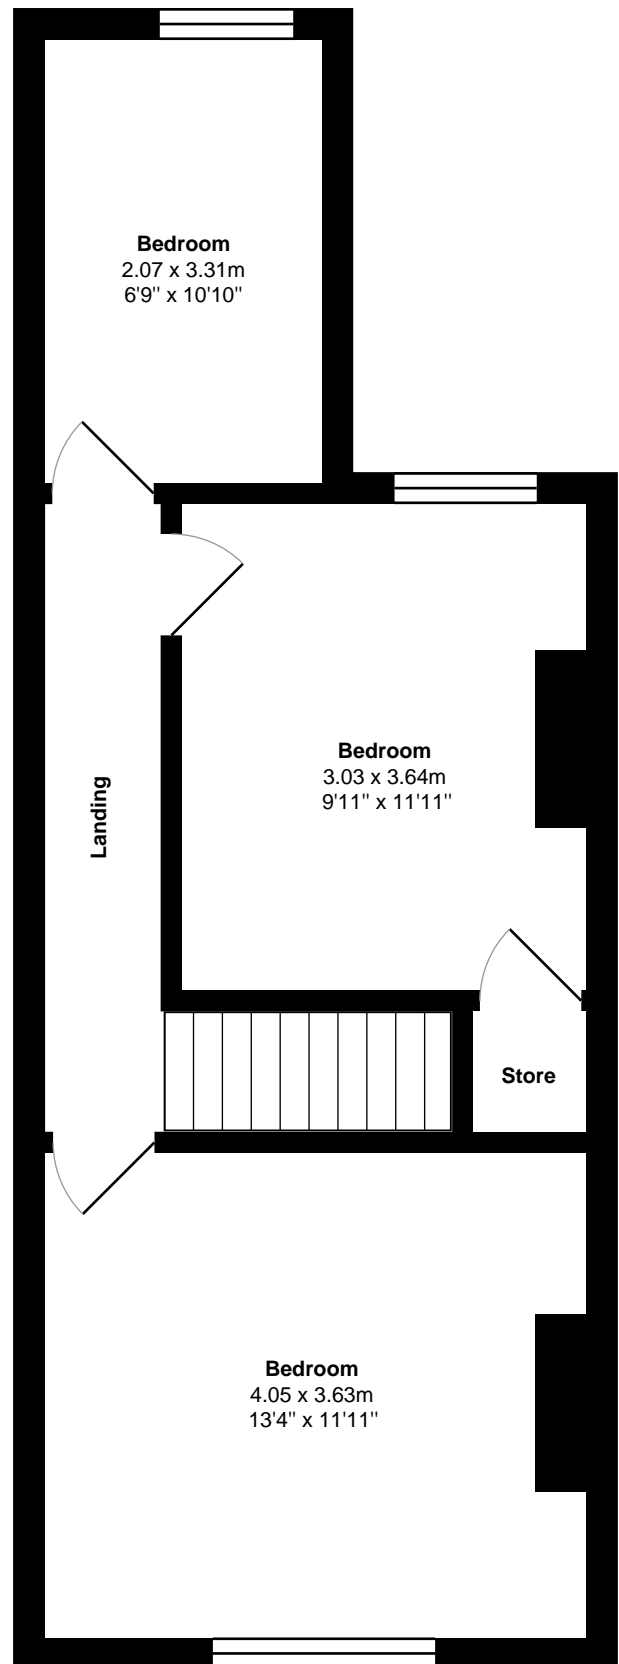

55, Tewkesbury Road, B20 3DU

Ground Floor

First Floor

Total Area: 91.5 m² ... 985 ft²

All measurements are approximate and for display purposes only