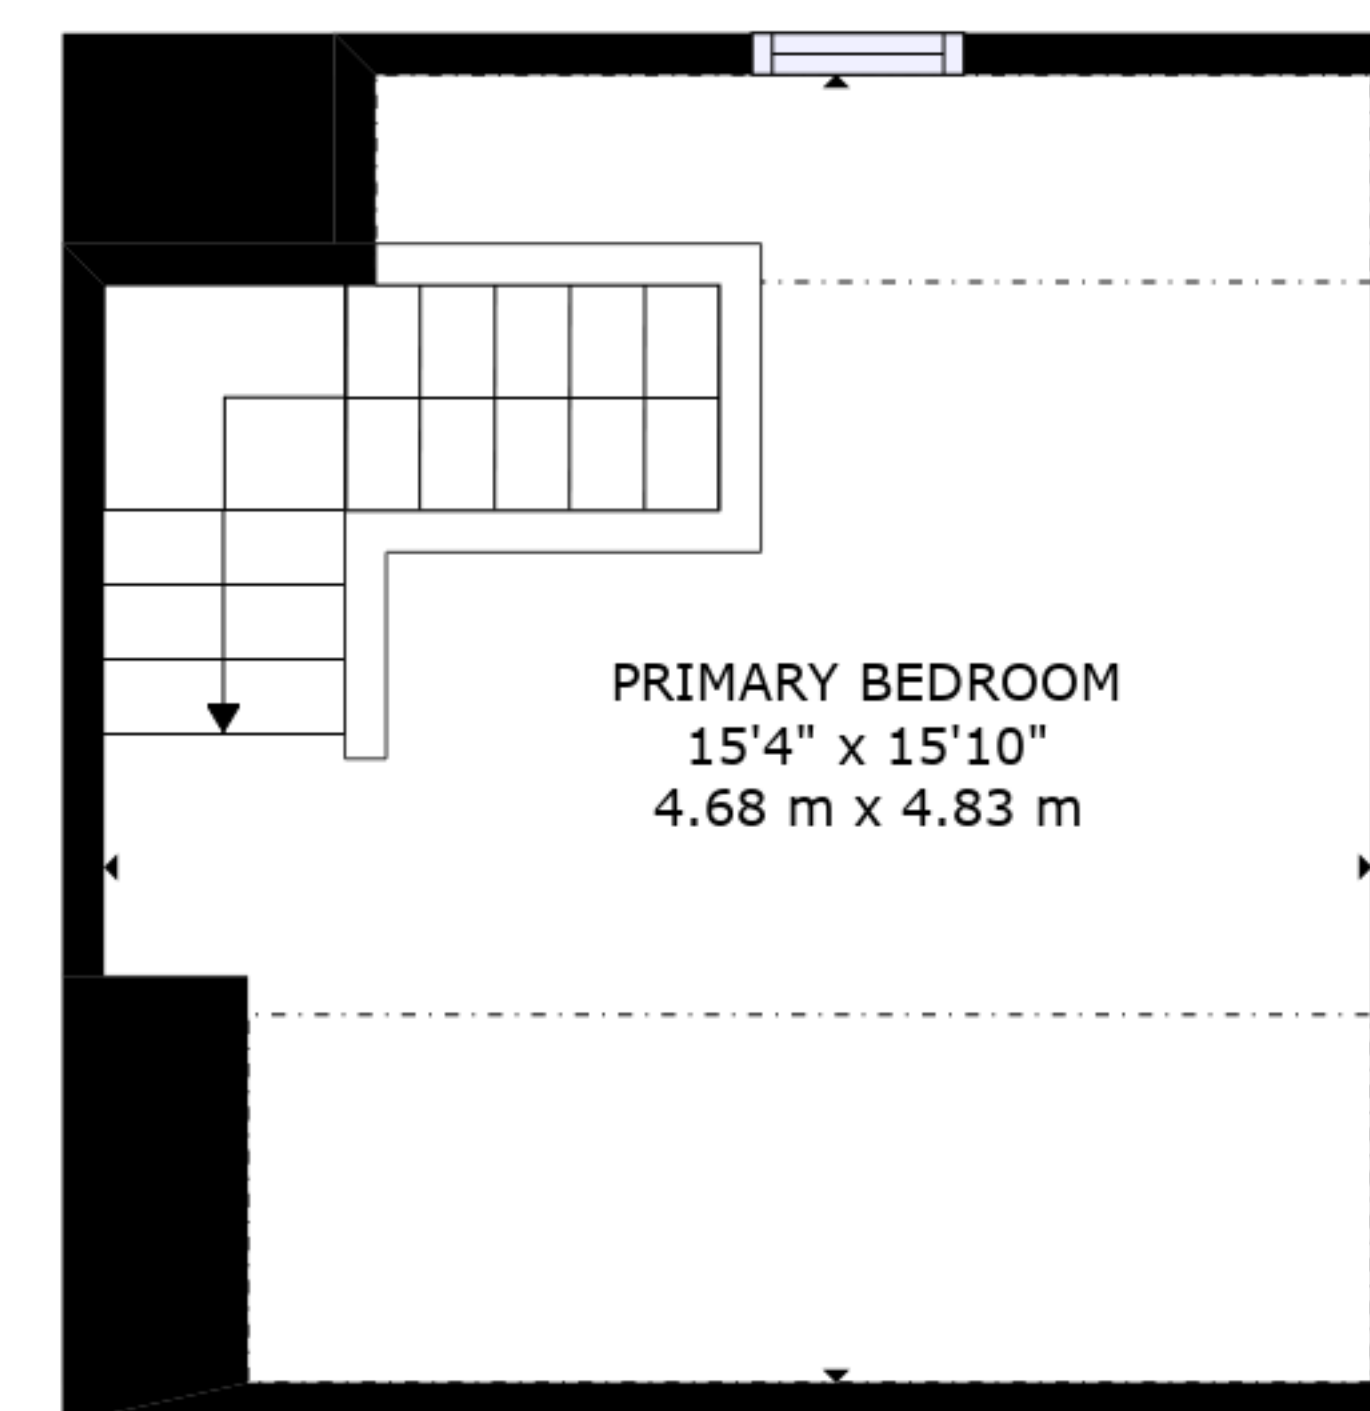

FLOOR 1

FLOOR 2

FLOOR 3

TOTAL: 1125 sq. ft, 105 m²
 FLOOR 1: 551 sq. ft, 51 m², FLOOR 2: 439 sq. ft, 41 m², FLOOR 3: 135 sq. ft, 13 m²
 EXCLUDED AREAS: PATIO: 63 sq. ft, 6 m², CRAWL SPACE: 91 sq. ft, 9 m²

SIZES AND DIMENSIONS ARE APPROXIMATE, ACTUAL MAY VARY.