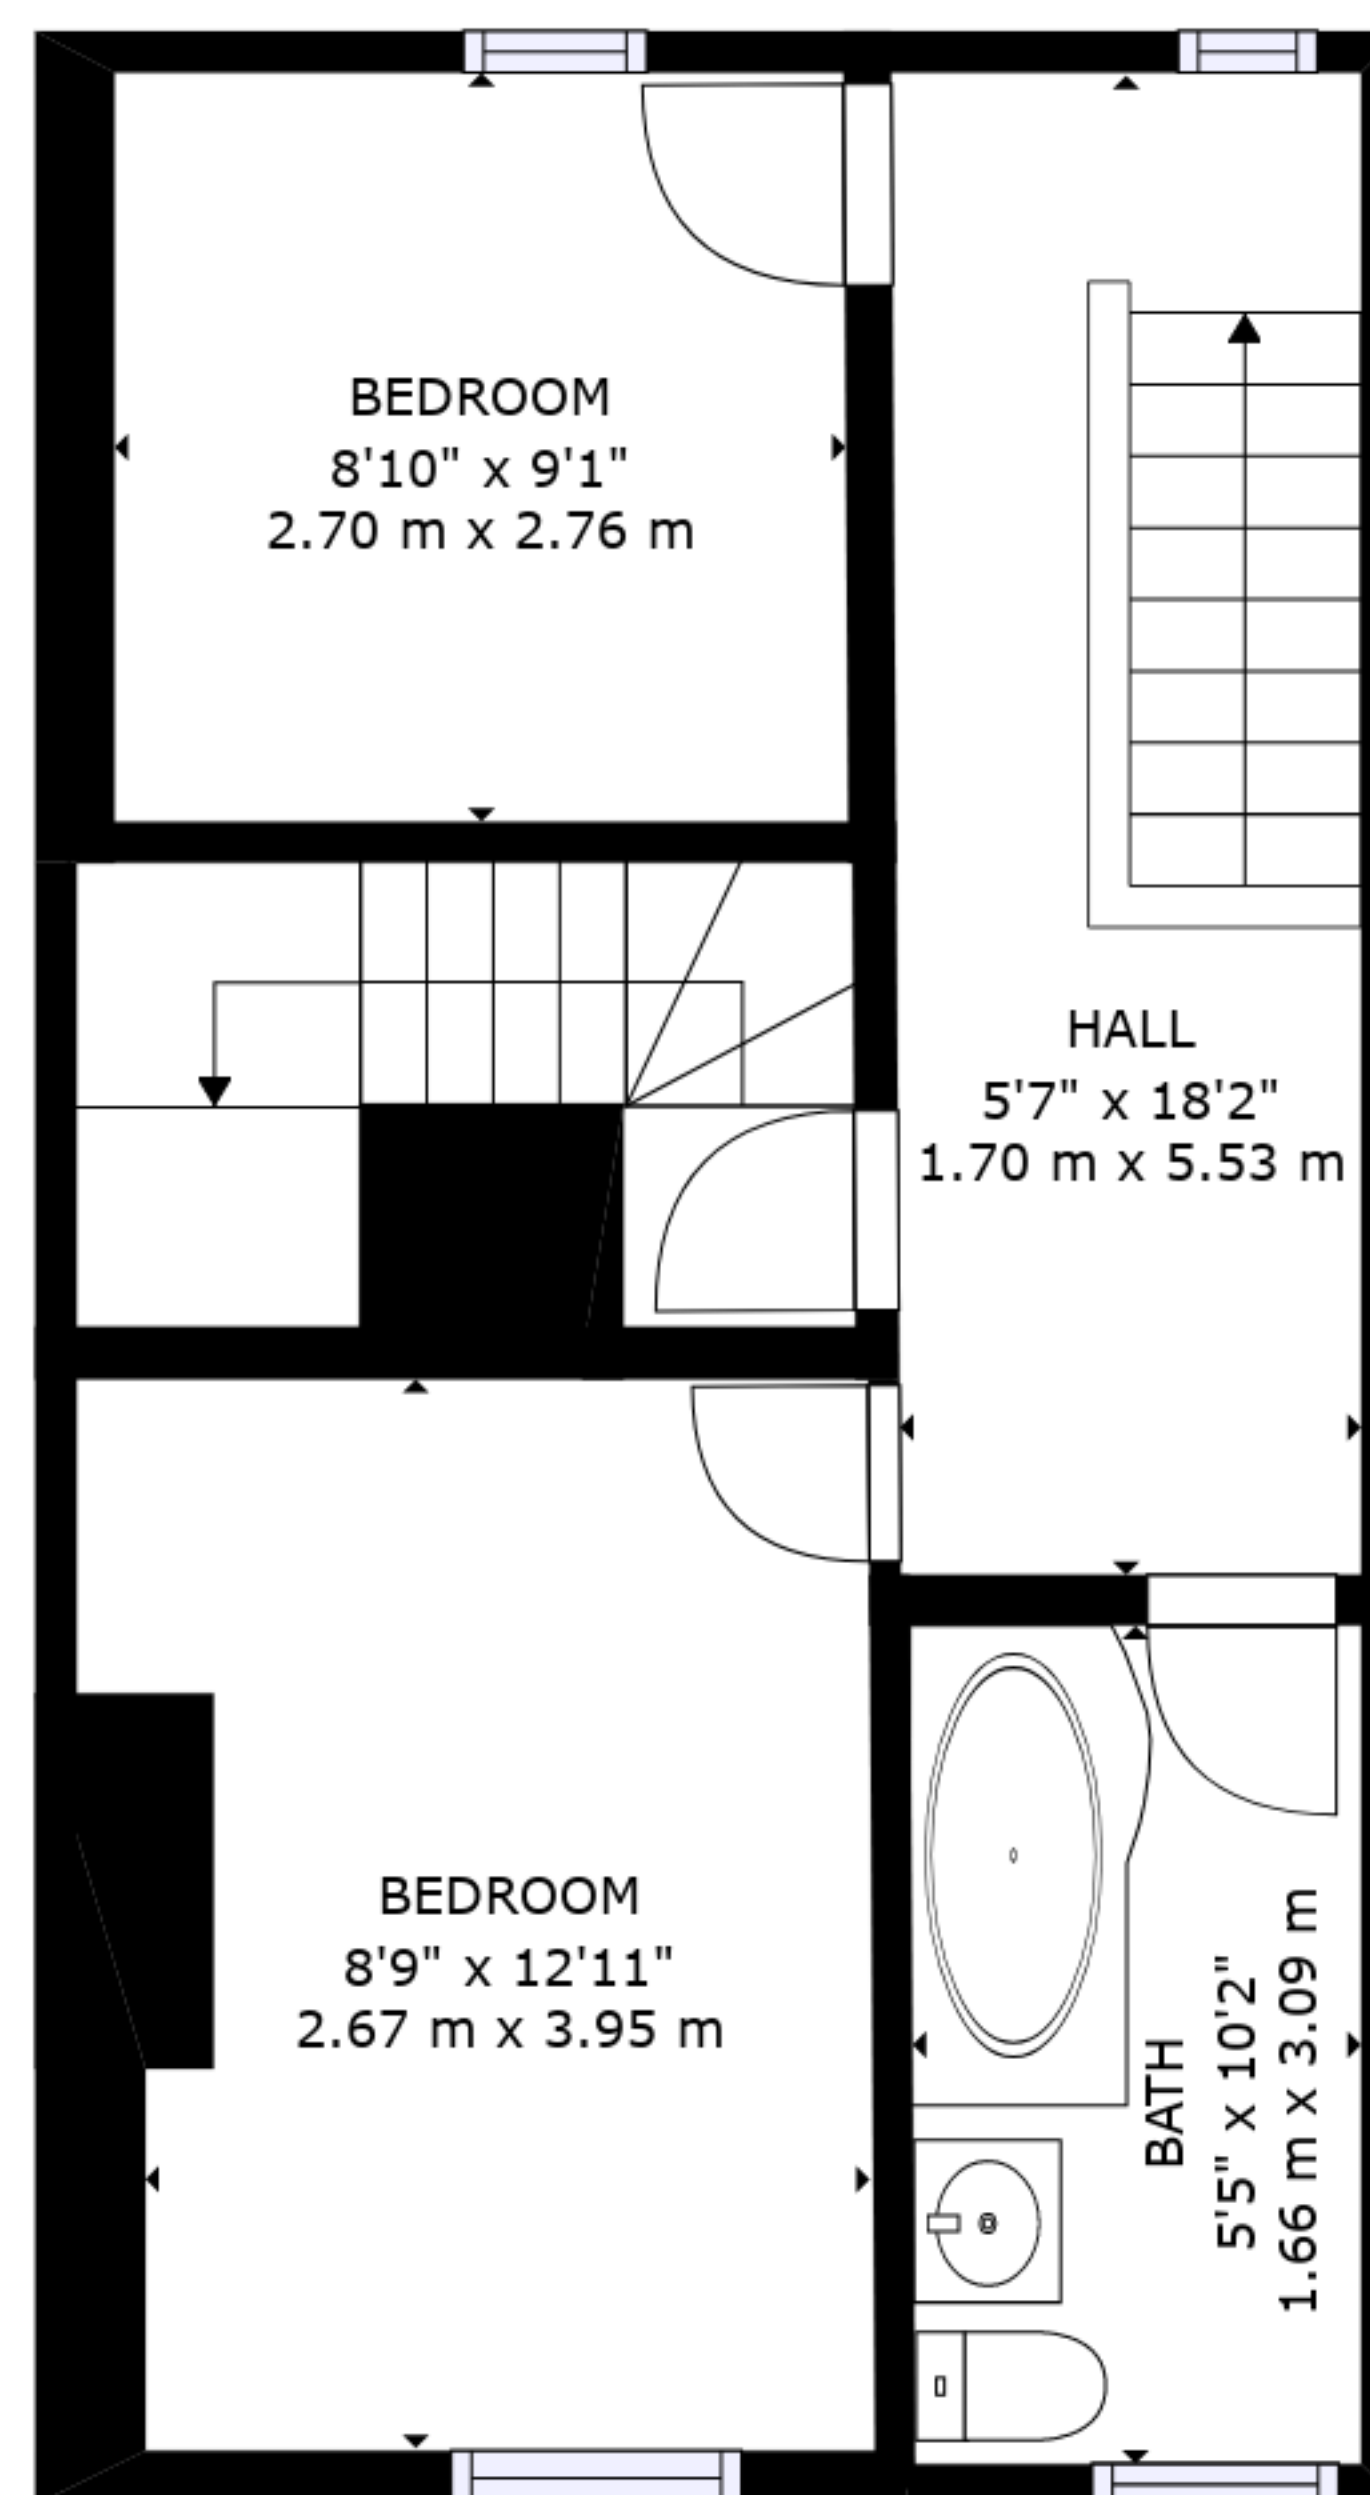

FLOOR 1

FLOOR 2

FLOOR 3

TOTAL: 1125 sq. ft, 105 m²
 FLOOR 1: 551 sq. ft, 51 m², FLOOR 2: 439 sq. ft, 41 m², FLOOR 3: 135 sq. ft, 13 m²
 EXCLUDED AREAS: PATIO: 63 sq. ft, 6 m², CRAWL SPACE: 91 sq. ft, 9 m²

SIZES AND DIMENSIONS ARE APPROXIMATE, ACTUAL MAY VARY.