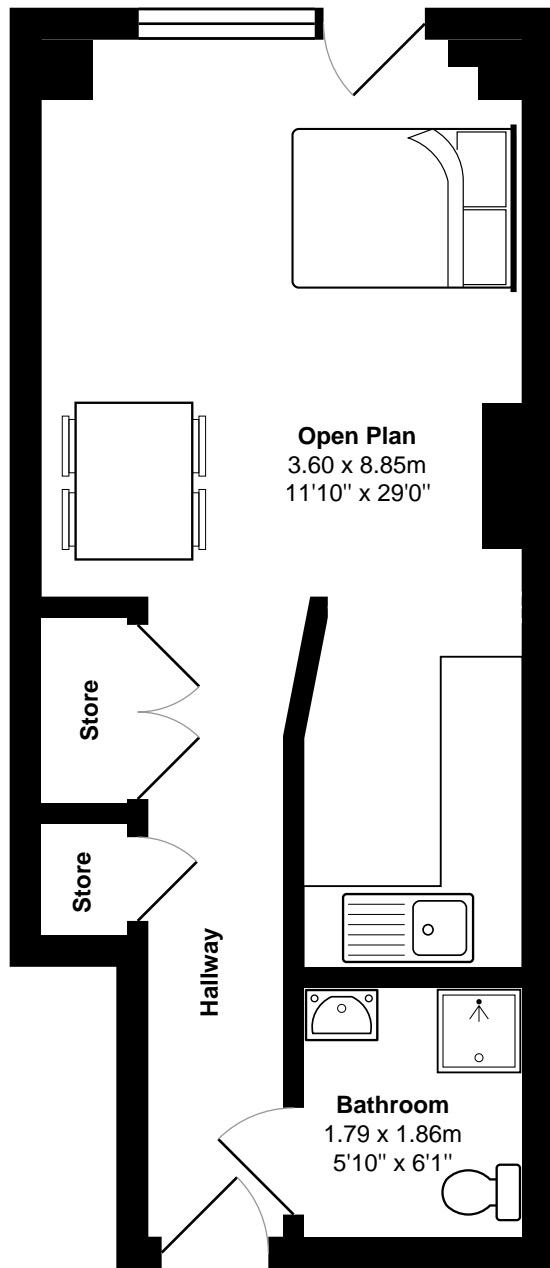

Apartment 96, Pioneer House, 42, Ryland Street, B16 8BZ

3rd Floor Apartment

Total Area: 30.5 m² ... 328 ft²

All measurements are approximate and for display purposes only