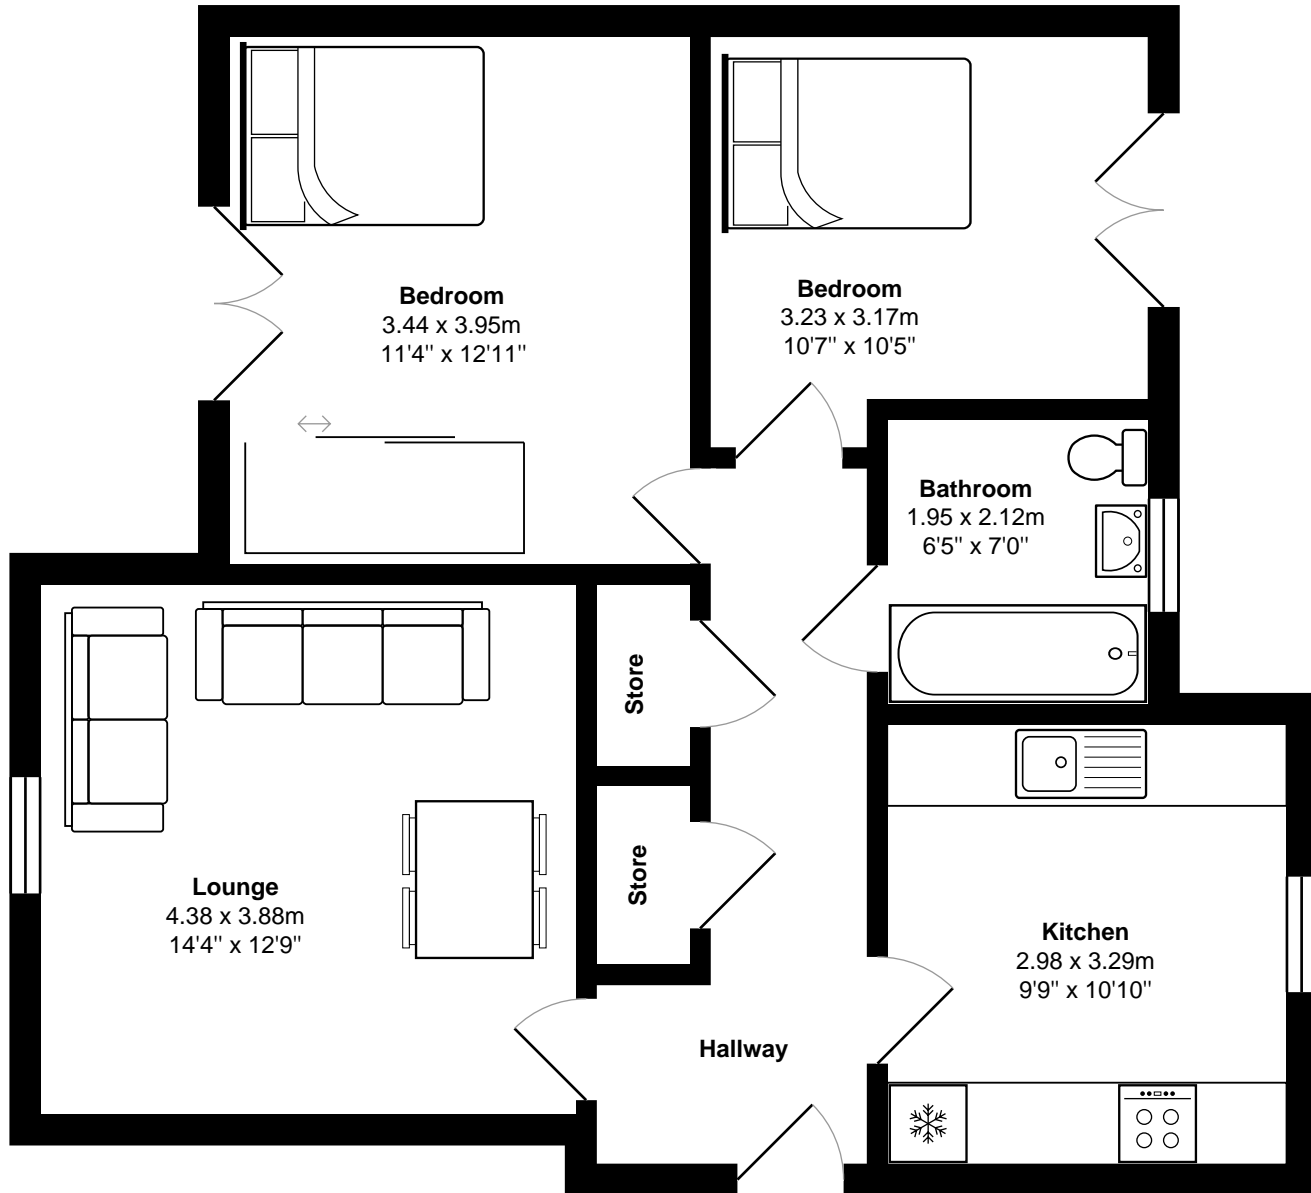

Apartment 7, Corporation House, 99, Foleshill Road, CV1 4LP

1st Floor Apartment

Total Area: 66.1 m² ... 711 ft²

All measurements are approximate and for display purposes only