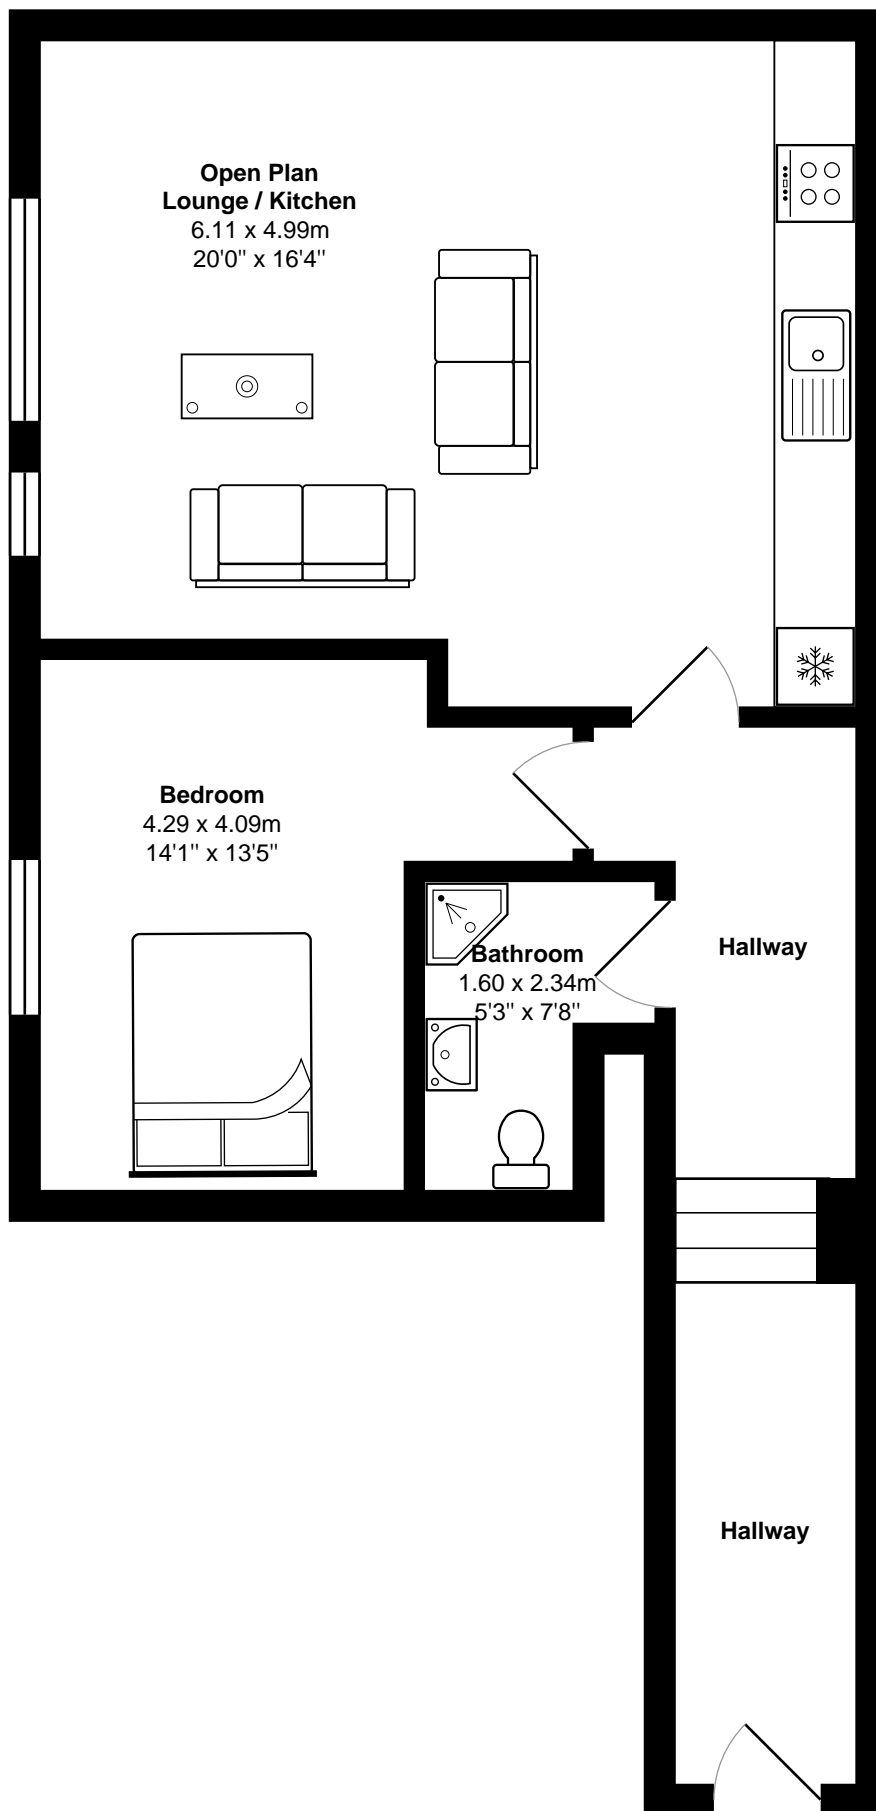

Apartment 3, Crown Lofts, 16, Marsh Street, WS2 9LB

First Floor Apartment

Total Area: 57.6 m² ... 620 ft²

All measurements are approximate and for display purposes only