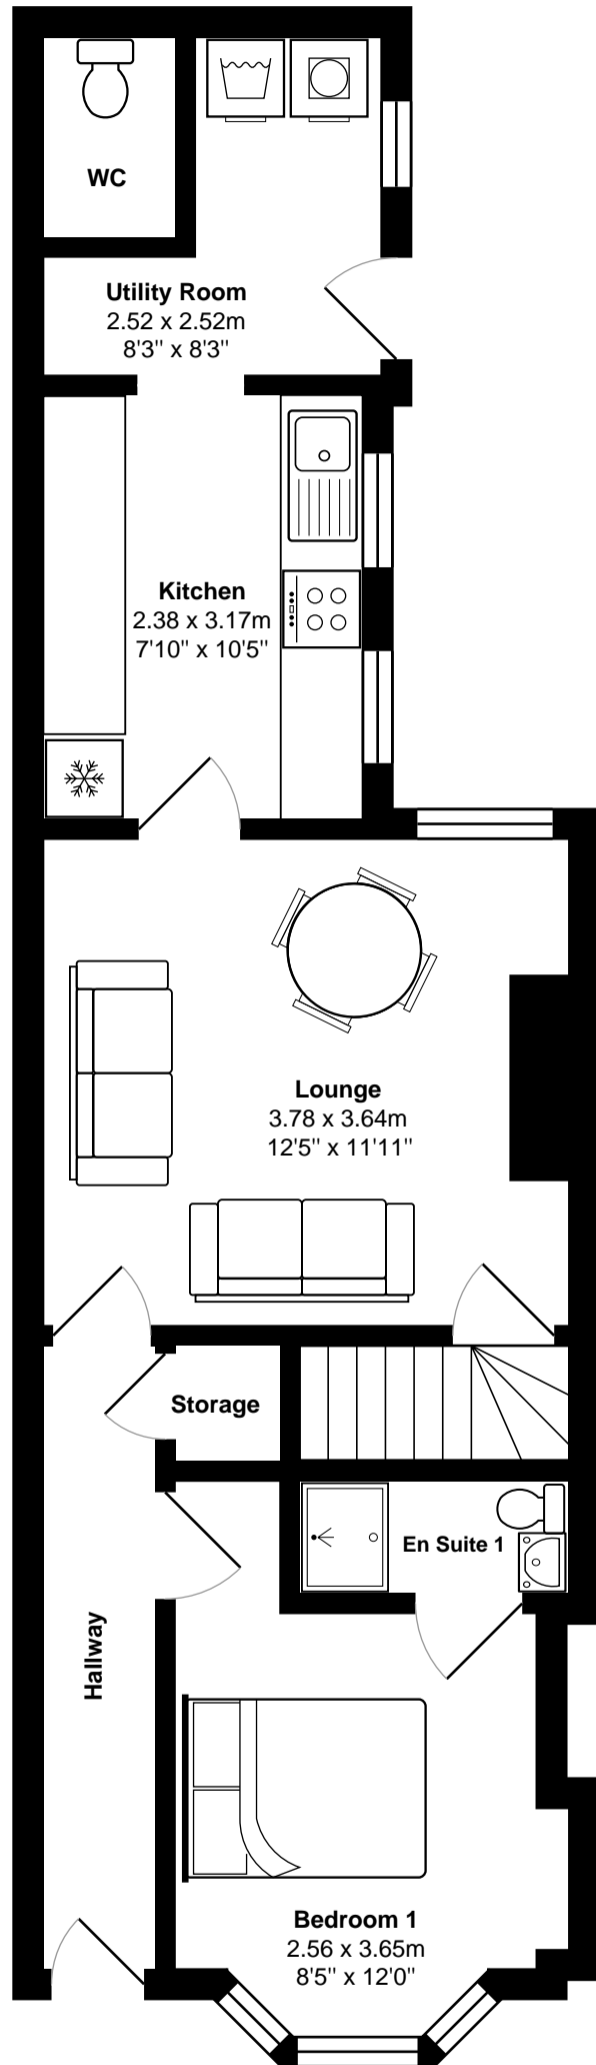

446, Osmaston Road, Derby, DE24 8AH

Ground Floor

First Floor

Total Area: 90.1 m² ... 969 ft²

All measurements are approximate and for display purposes only