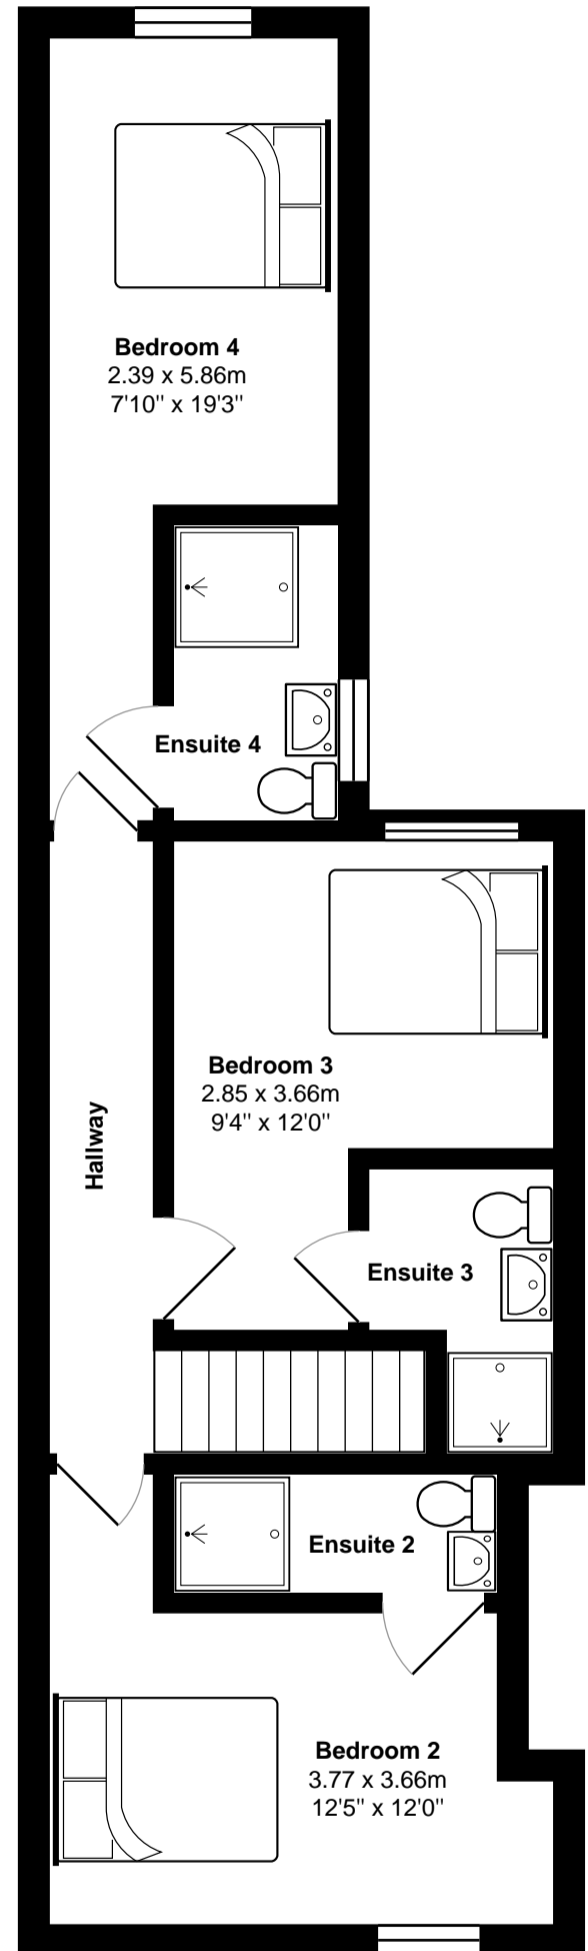

446, Osmaston Road, Derby, DE24 8AH

Ground Floor

First Floor

Total Area: 90.1 m² ... 969 ft²

All measurements are approximate and for display purposes only